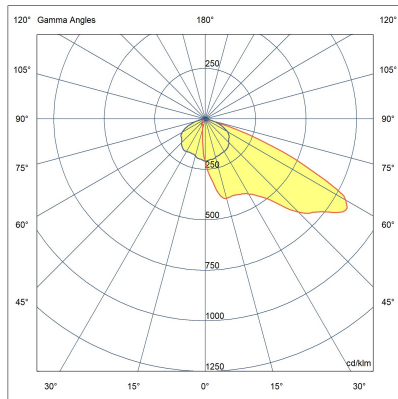

REGIO V2 R 1 Module

LF8038.551-EN-SLFB-1960-740

[N]

Narrow - NEMA Type 2

Configuration

Light distribution	[N] 15°
Delivered lumens flux	135541 lm
Rated input power	1180 W
Color temperature	2700 K CRI 80
Luminaire efficacy	115 lm/W
Lamp	504 LED
Color Deviation	5 SDCM
Lifetime L90 (hour)	>52,000
Lifetime L80 (hour)	>52,000

Options

Technical information

Mounting	Yoke mount
Tilt angle	+110°/-180°
Rotation angle	±4°
Housing	Corrosion resistant, die-cast, marine grade aluminum housing
Finishing	Chromate conversion pretreatment followed by electrostatic powder coating
Fasteners	Stainless steel (AISI 304 / EN 1.4301 grade)
Gasket	Silicone
Glass / Diffusor	Tempered safety glass
Impact protection	IK08
Ingress protection	IP66
Input voltage	220-240V 50/60Hz
Insulation class	Class I
Weight	12.1 kg
Driver	External LED driver
Driver surge protection	10/6 kV
Power factor	> 0.99
Through wiring	Single power cord entry
Operating temperature	-40...50°C
Power cord	40" of flexible power cord