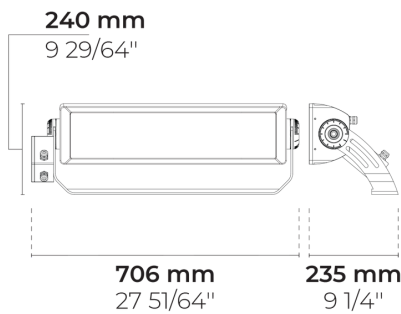

REGIO V2 R 1 Module

LF8038.551-EN-SLFB-1960-740

[N]

Narrow - NEMA Type 2

Configuration

Light distribution	[N] 15°
Delivered lumens flux	135541 lm
Rated input power	1180 W
Color temperature	2700 K CRI 80
Luminaire efficacy	115 lm/W
Lamp	504 LED
Color Deviation	5 SDCM
Lifetime L90 (hour)	>52,000
Lifetime L80 (hour)	>52,000

Options

Technical information

Mounting	Yoke mount
Tilt angle	+110°/-180°
Rotation angle	±4°
Housing	Corrosion resistant, die-cast, marine grade aluminum housing
Finishing	Chromate conversion pretreatment followed by electrostatic powder coating
Fasteners	Stainless steel (AISI 304 / EN 1.4301 grade)
Gasket	Silicone
Glass / Diffusor	Tempered safety glass
Impact protection	IK08
Ingress protection	IP66
Input voltage	220-240V 50/60Hz
Insulation class	Class I
Weight	12.1 kg
Driver	External LED driver
Driver surge protection	10/6 kV
Power factor	> 0.99
Through wiring	Single power cord entry
Operating temperature	-40...50°C
Power cord	40" of flexible power cord