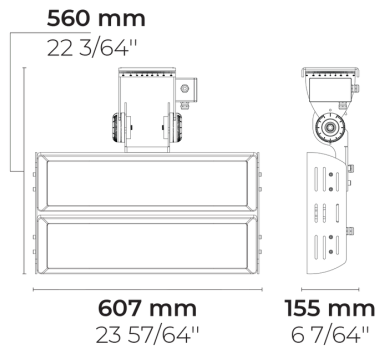

REGIO V2 IN 2 Module

LF8039.521-EN-MN-2170-740-DALI

[MN]

Medium narrow -
NEMA Type 3

Configuration

Light distribution	[MN] 30°
Delivered lumens flux	116867 lm
Rated input power	780 W
Color temperature	4000 K CRI 70
Luminaire efficacy	150 lm/W
Lamp	336 LED
Color Deviation	5 SDCM
Lifetime L90 (hour)	>52,000
Lifetime L80 (hour)	>52,000

Options

Technical information

Mounting	Direct tray mountable
Tilt angle	90°
Rotation angle	±63°
Housing	Corrosion resistant, die-cast, marine grade aluminum housing
Finishing	Chromate conversion pretreatment followed by electrostatic powder coating
Fasteners	Stainless steel (AISI 304 / EN 1.4301 grade)
Gasket	Silicone
Glass / Diffusor	Tempered safety glass
Impact protection	IK08
Ingress protection	IP66
Input voltage	220-240V 50/60Hz
Insulation class	Class I
Weight	19.0 kg
Driver	External LED driver
Driver surge protection	10/6 kV
Power factor	> 0.99
Through wiring	Single power cord entry
Operating temperature	-40...50°C
Power cord	40" of flexible power cord