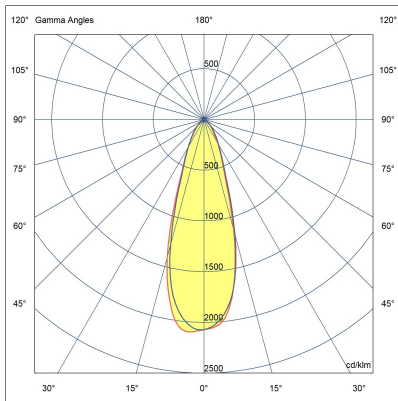

REGIO V2 IN 2 Module

LF8039.521-EN-MN-2170-740-DALI

[MN]

Medium narrow -
NEMA Type 3

Configuration

Light distribution	[MN] 30°
Delivered lumens flux	116867 lm
Rated input power	780 W
Color temperature	4000 K CRI 70
Luminaire efficacy	150 lm/W
Lamp	336 LED
Color Deviation	5 SDCM
Lifetime L90 (hour)	>52,000
Lifetime L80 (hour)	>52,000

Options

Technical information

Mounting	Direct tray mountable
Tilt angle	90°
Rotation angle	±63°
Housing	Corrosion resistant, die-cast, marine grade aluminum housing
Finishing	Chromate conversion pretreatment followed by electrostatic powder coating
Fasteners	Stainless steel (AISI 304 / EN 1.4301 grade)
Gasket	Silicone
Glass / Diffusor	Tempered safety glass
Impact protection	IK08
Ingress protection	IP66
Input voltage	220-240V 50/60Hz
Insulation class	Class I
Weight	19.0 kg
Driver	External LED driver
Driver surge protection	10/6 kV
Power factor	> 0.99
Through wiring	Single power cord entry
Operating temperature	-40...50°C
Power cord	40" of flexible power cord