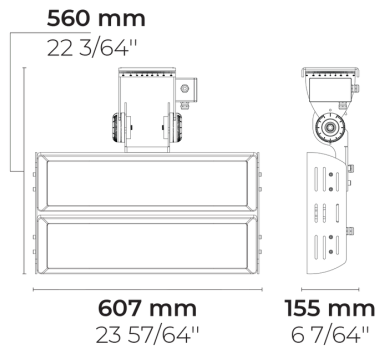

REGIO V2 IN 2 Module

LF8039.521-EN-MN-2170-740-DALI

[MN]

Medium narrow -
NEMA Type 3

Configuration

Light distribution	[MN] 30°
Delivered lumens flux	116867 lm
Rated input power	780 W
Color temperature	4000 K CRI 70
Luminaire efficacy	150 lm/W
Lamp	336 LED
Color Deviation	5 SDCM
Lifetime L90 (hour)	>52,000
Lifetime L80 (hour)	>52,000

Options

Technical information

Mounting	Direct tray mountable
Tilt angle	90°
Rotation angle	±63°
Housing	Corrosion resistant, die-cast, marine grade aluminum housing
Finishing	Chromate conversion pretreatment followed by electrostatic powder coating
Fasteners	Stainless steel (AISI 304 / EN 1.4301 grade)
Gasket	Silicone
Glass / Diffusor	Tempered safety glass
Impact protection	IK08
Ingress protection	IP66
Input voltage	220-240V 50/60Hz
Insulation class	Class I
Weight	19.0 kg
Driver	External LED driver
Driver surge protection	10/6 kV
Power factor	> 0.99
Through wiring	Single power cord entry
Operating temperature	-40...50°C
Power cord	40" of flexible power cord

Accessories (To be ordered separately)

Optical accessories

Visor for REGIO V2 2 Module

100139031

Project name		Type		Quantity	
Date		Note			
LF8039.521-EN-MN-2170-740-DALI-__-__					

Light distribution	Rated input power	Color temperature	Control	Product colors
[MN] Medium narrow - NEMA Type 3 - 30°	[2170] 780 W	[740] 4000 K CRI 70	[DALI] DALI	[HM3]  Anthracite gray
[EL-2] Elliptical - 35x85°		[827] 2700 K CRI 80 [830] 3000 K CRI 80 [840] 4000 K CRI 80 [957] 5700 K CRI 90		[HM4]  Light gray [CC]  Custom color (Please specify RAL code)
Extras	Accessories (<i>To be ordered separately</i>)			
Consult the factory	Optical accessories			
[UNI] 120-277V 50/60Hz	[100139031] Visor for REGIO V2 2 Module			