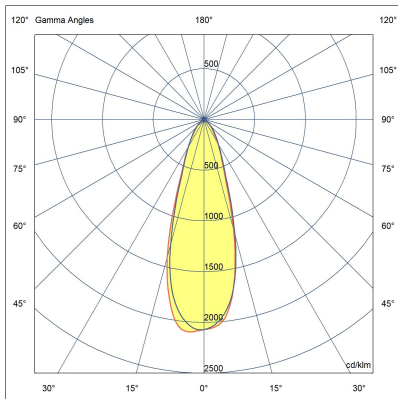

REGIO V2 IN 2 Module

LF8039.521-EN-MN-2170-740-DALI

[MN]

Medium narrow -
NEMA Type 3

Configuration

Light distribution	[MN] 30°
Delivered lumens flux	116867 lm
Rated input power	780 W
Color temperature	4000 K CRI 70
Luminaire efficacy	150 lm/W
Lamp	336 LED
Color Deviation	5 SDCM
Lifetime L90 (hour)	>52,000
Lifetime L80 (hour)	>52,000