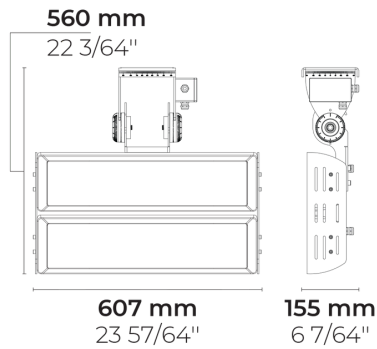

REGIO V2 IN 2 Module

LF8039.521-EN-MN-2170-740-DALI

[MN]

Medium narrow -
NEMA Type 3

Configuration

Light distribution	[MN] 30°
Delivered lumens flux	116867 lm
Rated input power	780 W
Color temperature	4000 K CRI 70
Luminaire efficacy	150 lm/W
Lamp	336 LED
Color Deviation	5 SDCM
Lifetime L90 (hour)	>52,000
Lifetime L80 (hour)	>52,000

Options

Technical information

Mounting	Direct tray mountable
Tilt angle	90°
Rotation angle	±63°
Housing	Corrosion resistant, die-cast, marine grade aluminum housing
Finishing	Chromate conversion pretreatment followed by electrostatic powder coating
Fasteners	Stainless steel (AISI 304 / EN 1.4301 grade)
Gasket	Silicone
Glass / Diffusor	Tempered safety glass
Impact protection	IK08
Ingress protection	IP66
Input voltage	220-240V 50/60Hz
Insulation class	Class I
Weight	19.0 kg
Driver	External LED driver
Driver surge protection	10/6 kV
Power factor	> 0.99
Through wiring	Single power cord entry
Operating temperature	-40...50°C
Power cord	40" of flexible power cord