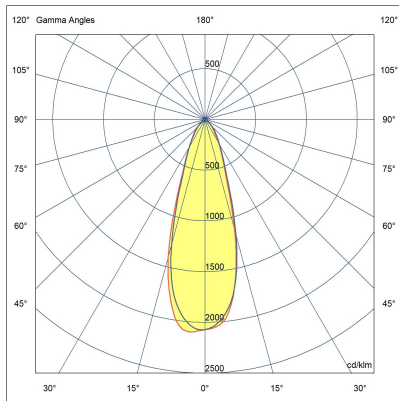

REGIO V2 IN 2 Module

CE UK CA IK08 IP66

LF8039.521-EN-MN-2170-740-DALI-EN-C1

[MN]

Medium narrow

Variant

Light distribution	[MN] 30°
Delivered lumens flux	116867 lm
Rated input power	780 W
Colour temperature	4000 K CRI 70
Luminaire efficacy	150 lm/W
Lamp	336 LED
MacAdam Ellipse	5 SDCM
Lifetime L90B50 (hour)	>52,000
Lifetime L80B50 (hour)	>52,000

Options

Technical information

Mounting	Direct tray mountable
Tilt angle	90°
Rotation angle	±63°
Housing	Corrosion resistant, die-cast, marine grade aluminum housing
Finishing	Chromate conversion pretreatment followed by electrostatic powder coating
Fasteners	Stainless steel (AISI 304 / EN 1.4301 grade)
Gasket	Silicone
Glass / Diffusor	Tempered safety glass
Impact protection	IK08
Ingress protection	IP66
Input voltage	220-240V 50/60Hz
Insulation class	Class I
Weight	19.0 kg
Driver	External LED driver
Driver surge protection	10/6 kV
Power factor	> 0.99
Through wiring	Single cable entry
Operating temperature	-40...50°C
Cable	1 m of flexible cable

HPR Pazarlama A.Ş.
Başkent OSB 22. Cd. No: 2, Malıköy, Temelli,
Sincan, 06909 Ankara, Turkey
+90 312 267 54 30
info@hepergroup.com

HEPER Europe GmbH
Ahornweg 5a, 58675
Hemer, Germany
+49 237 2901 2975
infoEU@hepergroup.com

We reserve the right to change specifications without prior written notice. Edition: 27.06.2024. For current version visit heperlighting.com. All flux (±%7 tolerance) and power values (±%10 tolerance) are derived following appropriate IES, CIE, and applicable standards.