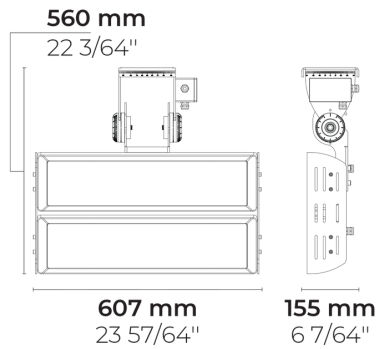

REGIO V2 IN 2 Module

CE UK CA IK08 IP66

LF8039.521-EN-MN-2170-740-DALI-EN-C1

[MN]

Medium narrow

Variant

Light distribution	[MN] 30°
Delivered lumens flux	116867 lm
Rated input power	780 W
Colour temperature	4000 K CRI 70
Luminaire efficacy	150 lm/W
Lamp	336 LED
MacAdam Ellipse	5 SDCM
Lifetime L90B50 (hour)	>52,000
Lifetime L80B50 (hour)	>52,000

Options

Technical information

Mounting	Direct tray mountable
Tilt angle	90°
Rotation angle	±63°
Housing	Corrosion resistant, die-cast, marine grade aluminum housing
Finishing	Chromate conversion pretreatment followed by electrostatic powder coating
Fasteners	Stainless steel (AISI 304 / EN 1.4301 grade)
Gasket	Silicone
Glass / Diffusor	Tempered safety glass
Impact protection	IK08
Ingress protection	IP66
Input voltage	220-240V 50/60Hz
Insulation class	Class I
Weight	19.0 kg
Driver	External LED driver
Driver surge protection	10/6 kV
Power factor	> 0.99
Through wiring	Single cable entry
Operating temperature	-40...50°C
Cable	1 m of flexible cable

HPR Pazarlama A.Ş.
Başkent OSB 22. Cd. No: 2, Malıköy, Temelli,
Sincan, 06909 Ankara, Turkey
+90 312 267 54 30
info@hepergroup.com

HEPER Europe GmbH
Ahornweg 5a, 58675
Hemer, Germany
+49 237 2901 2975
infoEU@hepergroup.com

We reserve the right to change specifications without prior written notice. Edition: 27.06.2024. For current version visit heperlighting.com. All flux (±%7 tolerance) and power values (±%10 tolerance) are derived following appropriate IES, CIE, and applicable standards.