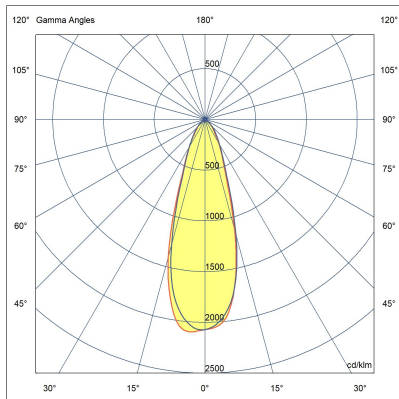

REGIO V2 IN 2 Module

CE UK CA IK08 IP66

LF8039.521-EN-MN-2170-740-DALI-EN-C1

[MN]

Medium narrow

Variant

Light distribution	[MN] 30°
Delivered lumens flux	116867 lm
Rated input power	780 W
Colour temperature	4000 K CRI 70
Luminaire efficacy	150 lm/W
Lamp	336 LED
MacAdam Ellipse	5 SDCM
Lifetime L90B50 (hour)	>52,000
Lifetime L80B50 (hour)	>52,000

Options

Technical information

Mounting	Direct tray mountable
Tilt angle	90°
Rotation angle	±63°
Housing	Corrosion resistant, die-cast, marine grade aluminum housing
Finishing	Chromate conversion pretreatment followed by electrostatic powder coating
Fasteners	Stainless steel (AISI 304 / EN 1.4301 grade)
Gasket	Silicone
Glass / Diffusor	Tempered safety glass
Impact protection	IK08
Ingress protection	IP66
Input voltage	220-240V 50/60Hz
Insulation class	Class I
Weight	19.0 kg
Driver	External LED driver
Driver surge protection	10/6 kV
Power factor	> 0.99
Through wiring	Single cable entry
Operating temperature	-40...50°C
Cable	1 m of flexible cable

HPR Pazarlama A.Ş.
Başkent OSB 22. Cd. No: 2, Malıköy, Temelli,
Sincan, 06909 Ankara, Turkey
+90 312 267 54 30
info@hepergroup.com

HEPER Europe GmbH
Ahornweg 5a, 58675
Hemer, Germany
+49 237 2901 2975
infoEU@hepergroup.com

We reserve the right to change specifications without prior written notice. Edition: 27.06.2024. For current version visit heperlighting.com. All flux (±%7 tolerance) and power values (±%10 tolerance) are derived following appropriate IES, CIE, and applicable standards.