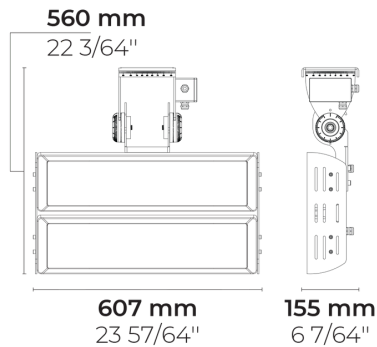

REGIO V2 IN 2 Module

CE UK CA IK08 IP66

LF8039.521-EN-MN-2170-740-DALI-EN-C1

[MN]

Medium narrow

Variant

Light distribution	[MN] 30°
Delivered lumens flux	116867 lm
Rated input power	780 W
Colour temperature	4000 K CRI 70
Luminaire efficacy	150 lm/W
Lamp	336 LED
MacAdam Ellipse	5 SDCM
Lifetime L90B50 (hour)	>52,000
Lifetime L80B50 (hour)	>52,000

Options

Technical information

Mounting	Direct tray mountable
Tilt angle	90°
Rotation angle	±63°
Housing	Corrosion resistant, die-cast, marine grade aluminum housing
Finishing	Chromate conversion pretreatment followed by electrostatic powder coating
Fasteners	Stainless steel (AISI 304 / EN 1.4301 grade)
Gasket	Silicone
Glass / Diffusor	Tempered safety glass
Impact protection	IK08
Ingress protection	IP66
Input voltage	220-240V 50/60Hz
Insulation class	Class I
Weight	19.0 kg
Driver	External LED driver
Driver surge protection	10/6 kV
Power factor	> 0.99
Through wiring	Single cable entry
Operating temperature	-40...50°C
Cable	1 m of flexible cable

HPR Pazarlama A.Ş.
Başkent OSB 22. Cd. No: 2, Malıköy, Temelli,
Sincan, 06909 Ankara, Turkey
+90 312 267 54 30
info@hepergroup.com

HEPER Europe GmbH
Ahornweg 5a, 58675
Hemer, Germany
+49 237 2901 2975
infoEU@hepergroup.com

We reserve the right to change specifications without prior written notice. Edition: 27.06.2024. For current version visit heperlighting.com. All flux (±%7 tolerance) and power values (±%10 tolerance) are derived following appropriate IES, CIE, and applicable standards.