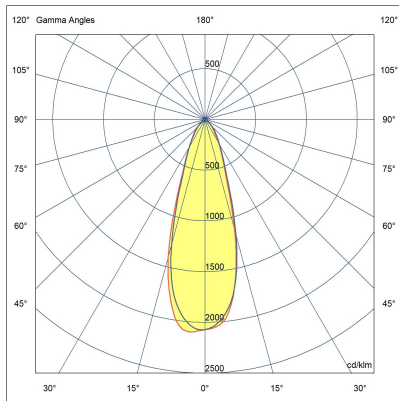

REGIO V2 IN 2 Module

CE UK CA IK08 IP66 

LF8039.521-EN-MN-2170-740-DALI-EN-C1

[MN]

Medium narrow

Variant

Light distribution	[MN] 30°
Delivered lumens flux	116867 lm
Rated input power	780 W
Colour temperature	4000 K CRI 70
Luminaire efficacy	150 lm/W
Lamp	336 LED
MacAdam Ellipse	5 SDCM
Lifetime L90B50 (hour)	>52,000
Lifetime L80B50 (hour)	>52,000