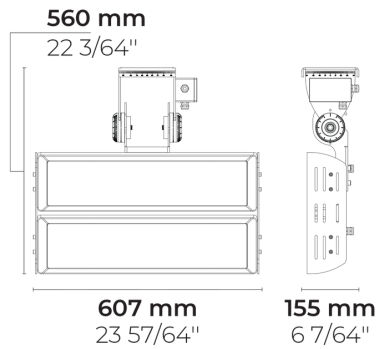

REGIO V2 IN 2 Module

CE UK CA IK08 IP66 

LF8039.521-EN-MN-2170-740-DALI-EN-C1

[MN]

Medium narrow

Variant

Light distribution	[MN] 30°
Delivered lumens flux	116867 lm
Rated input power	780 W
Colour temperature	4000 K CRI 70
Luminaire efficacy	150 lm/W
Lamp	336 LED
MacAdam Ellipse	5 SDCM
Lifetime L90B50 (hour)	>52,000
Lifetime L80B50 (hour)	>52,000

Options

Technical information

Mounting	Direct tray mountable
Tilt angle	90°
Rotation angle	±63°
Housing	Corrosion resistant, die-cast, marine grade aluminum housing
Finishing	Chromate conversion pretreatment followed by electrostatic powder coating
Fasteners	Stainless steel (AISI 304 / EN 1.4301 grade)
Gasket	Silicone
Glass / Diffusor	Tempered safety glass
Impact protection	IK08
Ingress protection	IP66
Input voltage	220-240V 50/60Hz
Insulation class	Class I
Weight	19.0 kg
Driver	External LED driver
Driver surge protection	10/6 kV
Power factor	> 0.99
Through wiring	Single cable entry
Operating temperature	-40...50°C
Cable	1 m of flexible cable