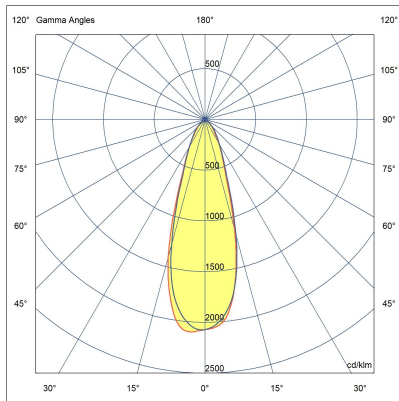

REGIO V2 IN 2 Module

CE UK CA IK08 IP66

LF8039.521-EN-MN-2170-740-DALI-EN-C1

[MN]

Medium narrow

Variant

Light distribution	[MN] 30°
Delivered lumens flux	116867 lm
Rated input power	780 W
Colour temperature	4000 K CRI 70
Luminaire efficacy	150 lm/W
Lamp	336 LED
MacAdam Ellipse	5 SDCM
Lifetime L90B50 (hour)	>52,000
Lifetime L80B50 (hour)	>52,000