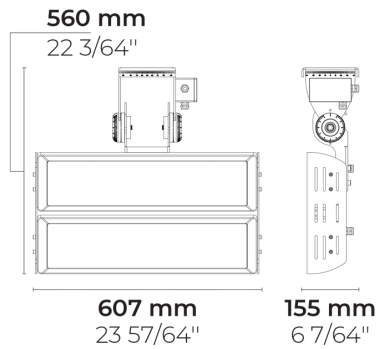

REGIO V2 IN 2 Module

CE UK CA IK08 IP66

LF8039.521-EN-MN-2170-740-DALI-EN-C1

[MN]

Medium narrow

Variant

Light distribution	[MN] 30°
Delivered lumens flux	116867 lm
Rated input power	780 W
Colour temperature	4000 K CRI 70
Luminaire efficacy	150 lm/W
Lamp	336 LED
MacAdam Ellipse	5 SDCM
Lifetime L90B50 (hour)	>52,000
Lifetime L80B50 (hour)	>52,000

Options

Technical information

Mounting	Direct tray mountable
Tilt angle	90°
Rotation angle	±63°
Housing	Corrosion resistant, die-cast, marine grade aluminum housing
Finishing	Chromate conversion pretreatment followed by electrostatic powder coating
Fasteners	Stainless steel (AISI 304 / EN 1.4301 grade)
Gasket	Silicone
Glass / Diffusor	Tempered safety glass
Impact protection	IK08
Ingress protection	IP66
Input voltage	220-240V 50/60Hz
Insulation class	Class I
Weight	19.0 kg
Driver	External LED driver
Driver surge protection	10/6 kV
Power factor	> 0.99
Through wiring	Single cable entry
Operating temperature	-40...50°C
Cable	1 m of flexible cable