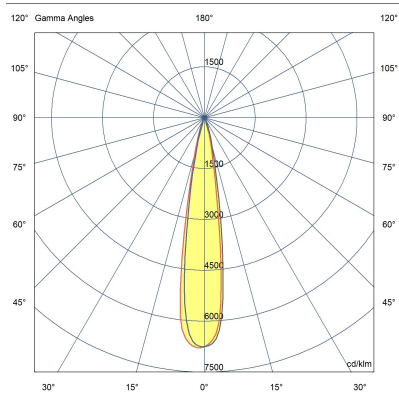

REGIO V2 N 2 Module

LF8038.520-EN-N-2170-840-DALI

Configuration

Light distribution	[N] 15°
Delivered lumens flux	96911 lm
Rated input power	780 W
Color temperature	4000 K CRI 80
Luminaire efficacy	124 lm/W
Lamp	336 LED
Color Deviation	5 SDCM
Lifetime L90 (hour)	>52,000
Lifetime L80 (hour)	>52,000

Options

Technical information

Mounting	Yoke mount
Tilt angle	+110°-180°
Rotation angle	±6.5°
Housing	Corrosion resistant, die-cast, marine grade aluminum housing
Finishing	Chromate conversion pretreatment followed by electrostatic powder coating
Fasteners	Stainless steel (AISI 304 / EN 1.4301 grade)
Gasket	Silicone
Glass / Diffusor	Tempered safety glass
Impact protection	IK08
Ingress protection	IP66
Input voltage	220-240V 50/60Hz
Insulation class	Class I
Weight	20.2 kg
Driver	External LED driver
Driver surge protection	10/6 kV
Power factor	> 0.99
Through wiring	Single power cord entry
Operating temperature	-40...50°C
Power cord	40" of flexible power cord