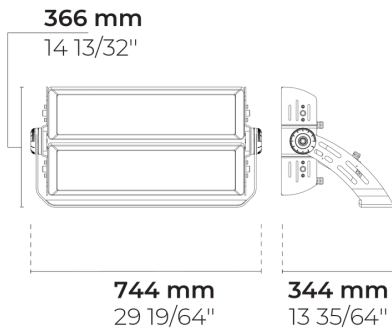

REGIO V2 N 2 Module

LF8038.520-EN-N-2170-840-DALI

Configuration

Light distribution	[N] 15°
Delivered lumens flux	96911 lm
Rated input power	780 W
Color temperature	4000 K CRI 80
Luminaire efficacy	124 lm/W
Lamp	336 LED
Color Deviation	5 SDCM
Lifetime L90 (hour)	>52,000
Lifetime L80 (hour)	>52,000

Options

Technical information

Mounting	Yoke mount
Tilt angle	+110°-180°
Rotation angle	±6.5°
Housing	Corrosion resistant, die-cast, marine grade aluminum housing
Finishing	Chromate conversion pretreatment followed by electrostatic powder coating
Fasteners	Stainless steel (AISI 304 / EN 1.4301 grade)
Gasket	Silicone
Glass / Diffusor	Tempered safety glass
Impact protection	IK08
Ingress protection	IP66
Input voltage	220-240V 50/60Hz
Insulation class	Class I
Weight	20.2 kg
Driver	External LED driver
Driver surge protection	10/6 kV
Power factor	> 0.99
Through wiring	Single power cord entry
Operating temperature	-40...50°C
Power cord	40" of flexible power cord