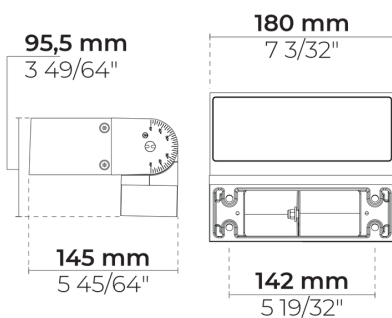

DOGO Ex Side

LW7035.585-EN

CE UK CA IK08 IP65 

NEW

QUICK-SHIP

[SLSW]

Special linear, Side
throw - 154x55°

Variants

Light distribution	[SLSW] 154x55°
Delivered lumens flux	496 - 1170 lm
Rated input power	5 - 10 W
Colour temperature	2200 K CRI 80, 2700 K CRI 80, 3000 K CRI 80, 4000 K CRI 70, 4000 K CRI 80
BUG rating	B0-U0-G0, B1-U0-G1
Lifetime L90B50 (hour)	>42,000
Lifetime L80B50 (hour)	>42,000

Variant code	Light distribution	Delivered lumens flux	Rated input power	Colour temperature	Control
LW7035.585-EN-SLSW-350-740	[SLSW] Special linear, Side throw - 154x55°	585 lm	5 W	4000 K CRI 70	On/Off
LW7035.585-EN-SLSW-350-822	[SLSW] Special linear, Side throw - 154x55°	585 lm	5 W	4000 K CRI 70	On/Off
LW7035.585-EN-SLSW-350-827	[SLSW] Special linear, Side throw - 154x55°	499 lm	5 W	2700 K CRI 80	On/Off
LW7035.585-EN-SLSW-350-830	[SLSW] Special linear, Side throw - 154x55°	496 lm	5 W	3000 K CRI 80	On/Off
LW7035.585-EN-SLSW-350-840	[SLSW] Special linear, Side throw - 154x55°	554 lm	5 W	4000 K CRI 80	On/Off
LW7035.585-EN-SLSW-700-740	[SLSW] Special linear, Side throw - 154x55°	1170 lm	10 W	4000 K CRI 70	On/Off
LW7035.585-EN-SLSW-700-822	[SLSW] Special linear, Side throw - 154x55°	803 lm	10 W	2200 K CRI 80	On/Off
LW7035.585-EN-SLSW-700-827	[SLSW] Special linear, Side throw - 154x55°	998 lm	10 W	2700 K CRI 80	On/Off
LW7035.585-EN-SLSW-700-830	[SLSW] Special linear, Side throw - 154x55°	1030 lm	10 W	3000 K CRI 80	On/Off
LW7035.585-EN-SLSW-700-840	[SLSW] Special linear, Side throw - 154x55°	1108 lm	10 W	4000 K CRI 80	On/Off