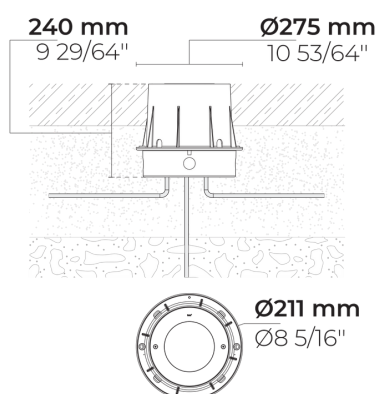

# ZEROX M Dyno

LR9017.522-EN

IK10 IP67

[WW]

Wall-wash - 35x28°

## Variants

|                               |  |
|-------------------------------|--|
| <b>Light distribution</b>     | [WW] 35x28°  |
| <b>Delivered lumens flux</b>  | 448 - 525 lm   |
| <b>Rated input power</b>      | 5 W  |
| <b>Colour temperature</b>     | 2700 K CRI 80, 3000 K CRI 80, 4000 K CRI 70, 4000 K CRI 80 |
| <b>Lifetime L90B50 (hour)</b> | >42,000  |
| <b>Lifetime L80B50 (hour)</b> | >42,000  |

## Technical information

|                                |   |
|--------------------------------|---|
| <b>Mounting</b>                | Ground recessed mountable   |
| <b>Housing</b>                 | Corrosion resistant stainless steel housing (AISI 316L / EN 1.4571 grade) |
| <b>Fasteners</b>               | Stainless steel (AISI 304 / EN 1.4301 grade)                              |
| <b>Gasket</b>                  | Silicone  |
| <b>Lens / Reflector</b>        | High reflectance aluminium coating, multifaceted micro reflector          |
| <b>Glass / Diffuser</b>        | Tempered safety glass   |
| <b>Impact protection</b>       | IK10  |
| <b>Ingress protection</b>      | IP67  |
| <b>Input voltage</b>           | 220-240V 50/60Hz  |
| <b>Insulation class</b>        | Class I   |
| <b>Weight</b>                  | 4.06 kg   |
| <b>LED module</b>              | High power LEDs on metal-core PCB   |
| <b>Driver</b>                  | Internal LED driver   |
| <b>Driver surge protection</b> | 3/3 kV  |
| <b>Power factor</b>            | > 0.40  |
| <b>Through wiring</b>          | Single cable entry  |
| <b>Operating temperature</b>   | -40...50°C  |
| <b>Cable</b>                   | 0.3 m of rubber-sheathed cable  |