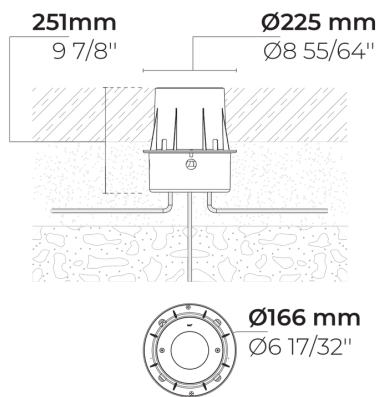

# ZEROX S Dyno

LR9016.521-US

[WW]

Wall-wash - 46x25°

## Configurations

<b>Light distribution</b>	[WW] 46x25°
<b>Delivered lumens flux</b>	294 - 345 lm
<b>Rated input power</b>	4 W
<b>Color temperature</b>	2700 K CRI 80, 3000 K CRI 80, 4000 K CRI 70, 4000 K CRI 80
<b>Lifetime L90 (hour)</b>	>42,000
<b>Lifetime L80 (hour)</b>	>42,000

## Technical information

<b>Mounting</b>	Ground recessed mountable
<b>Housing</b>	Corrosion resistant stainless steel housing (AISI 316L / EN 1.4571 grade)
<b>Fasteners</b>	Stainless steel (AISI 304 / EN 1.4301 grade)
<b>Gasket</b>	Silicone
<b>Lens / Reflector</b>	High reflectance aluminium coating, multifaceted micro reflector
<b>Glass / Diffuser</b>	Tempered safety glass
<b>Impact protection</b>	IK10
<b>Ingress protection</b>	IP67
<b>Input voltage</b>	120-277V 50/60Hz
<b>Insulation class</b>	Class I
<b>Weight</b>	6.1 lbs
<b>LED module</b>	High power LEDs on metal-core PCB
<b>Driver</b>	Internal LED driver
<b>Driver surge protection</b>	3/3 kV
<b>Power factor</b>	> 0.40
<b>Through wiring</b>	Single power cord entry
<b>Operating temperature</b>	-40...50°C
<b>Power cord</b>	12" of rubber-sheathed power cord

<b>Configuration code</b>	<b>Light distribution</b>	<b>Delivered lumens flux</b>	<b>Rated input power</b>	<b>Color temperature</b>	<b>Control</b>
LR9016.521-US-WW-350-740	[WW] Wall-wash - 46x25°	345 lm	4 W	4000 K CRI 70	On/Off
LR9016.521-US-WW-350-827	[WW] Wall-wash - 46x25°	294 lm	4 W	2700 K CRI 80	On/Off
LR9016.521-US-WW-350-830	[WW] Wall-wash - 46x25°	303 lm	4 W	3000 K CRI 80	On/Off
LR9016.521-US-WW-350-840	[WW] Wall-wash - 46x25°	326 lm	4 W	4000 K CRI 80	On/Off