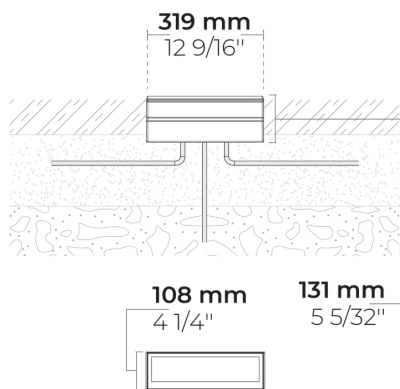

ZETA 4 Dyno

LR9012.582-US

[WW]

Wall-wash - 49x33°

Configurations

Light distribution	[WW] 49x33°
Delivered lumens flux	793 - 930 lm
Rated input power	10 W
Color temperature	2700 K CRI 80, 3000 K CRI 80, 4000 K CRI 70, 4000 K CRI 80
Lifetime L90 (hour)	>42,000
Lifetime L80 (hour)	>42,000

Options

Control	On/Off, 0-10V
Product colors	

Technical information

Mounting	Ground recessed mountable
Housing	Corrosion resistant stainless steel housing (AISI 316L / EN 1.4571 grade)
Fasteners	Stainless steel (AISI 304 / EN 1.4301 grade)
Gasket	Silicone
Lens / Reflector	High reflectance aluminium coating, multifaceted micro reflector
Glass / Diffuser	Tempered safety glass
Impact protection	IK08
Ingress protection	IP67
Input voltage	120-277V 50/60Hz
Insulation class	Class I
Weight	6.1 lbs
LED module	High power LEDs on metal-core PCB
Driver	Internal LED driver
Driver surge protection	1/1 kV
Power factor	> 0.90
Through wiring	Single power cord entry
Operating temperature	-30...50°C
Power cord	12" of rubber-sheathed power cord

Configuration code	Light distribution	Delivered lumens flux	Rated input power	Color temperature	Control
LR9012.582-US-WW-350-740	[WW] Wall-wash - 49x33°	930 lm	10 W	4000 K CRI 70	On/Off, 0-10V
LR9012.582-US-WW-350-827	[WW] Wall-wash - 49x33°	793 lm	10 W	2700 K CRI 80	On/Off, 0-10V
LR9012.582-US-WW-350-830	[WW] Wall-wash - 49x33°	818 lm	10 W	3000 K CRI 80	On/Off, 0-10V
LR9012.582-US-WW-350-840	[WW] Wall-wash - 49x33°	880 lm	10 W	4000 K CRI 80	On/Off, 0-10V