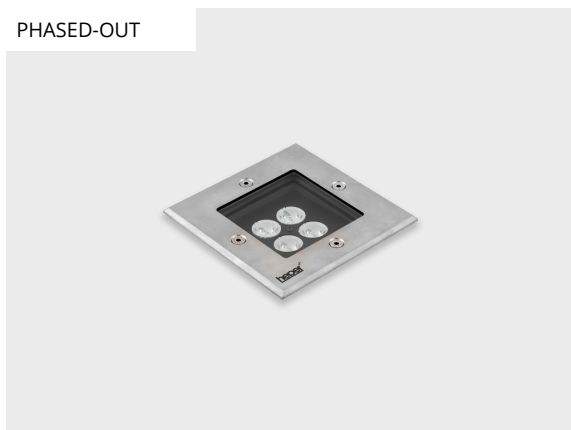

# WEDGE

LR9003.531-US

PHASED-OUT

[EL]  
Elliptical - 40°

[VN]  
Very narrow - NEMA  
Type 1 - 10°

## Configurations

<b>Light distribution</b>	[EL] 40°, [VN] 10°
<b>Delivered lumens flux</b>	502 - 650 lm
<b>Rated input power</b>	6 W
<b>Color temperature</b>	3000 K CRI 80, 4000 K CRI 70
<b>Lifetime L90 (hour)</b>	>145,000
<b>Lifetime L80 (hour)</b>	>145,000

## Technical information

<b>Housing</b>	Corrosion resistant, die-cast, marine grade aluminum housing
<b>Fasteners</b>	Stainless steel (AISI 304 / EN 1.4301 grade)
<b>Gasket</b>	Silicone
<b>Lens / Reflector</b>	PMMA lens with high optical efficiency
<b>Glass / Diffusor</b>	Tempered safety glass
<b>Impact protection</b>	IK08
<b>Ingress protection</b>	IP67
<b>Input voltage</b>	120-277V 50/60Hz
<b>Insulation class</b>	Class I
<b>Weight</b>	4 lbs
<b>LED module</b>	High power LEDs on metal-core PCB
<b>Driver</b>	Internal LED driver
<b>Driver surge protection</b>	3/3 kV
<b>Power factor</b>	> 0.40
<b>Through wiring</b>	Single power cord entry
<b>Operating temperature</b>	-40...50°C
<b>Power cord</b>	12" of rubber-sheated power cord

Light distribution	Rated input power	Color temperature	Control	Product colors
<b>[EL]</b> Elliptical - 40°  <b>[VN]</b> Very narrow - NEMA Type 1 - 10°	<b>[350]</b> 6 W	<b>[830]</b> 3000 K CRI 80  <b>[740]</b> 4000 K CRI 70	<b>[ONOFF]</b> On/Off	<b>[HM1]</b>  Black  <b>[HM2]</b>  Dark gray  <b>[HM3]</b>  Anthracite gray  <b>[HM4]</b>  Light gray  <b>[HM5]</b>  White  <b>[HM6]</b>  Bronze  <b>[9006]</b>  White aluminium (RAL 9006)  <b>[CC]</b>  Custom color (Please specify RAL code)
<b>Accessories (Included)</b>	<b>Accessories (To be ordered separately)</b>			
<b>Mounting accessories</b>	<b>Mounting accessories</b>			
<b>[160401047/6]</b> Plastic sleeve for WEDGE	<b>[160404012]</b> Case removing vacuum			