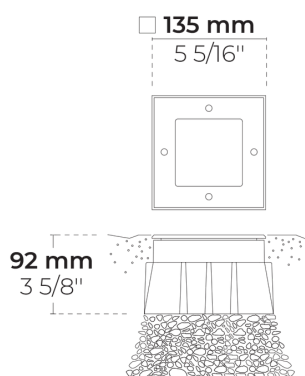

# WEDGE

LR9003.531-US

PHASED-OUT

[EL]  
Elliptical - 40°

[VN]  
Very narrow - NEMA  
Type 1 - 10°

## Configurations

<b>Light distribution</b>	[EL] 40°, [VN] 10°
<b>Delivered lumens flux</b>	502 - 650 lm
<b>Rated input power</b>	6 W
<b>Color temperature</b>	3000 K CRI 80, 4000 K CRI 70
<b>Lifetime L90 (hour)</b>	>145,000
<b>Lifetime L80 (hour)</b>	>145,000

Light distribution	Rated input power	Color temperature	Control	Product colors
<b>[EL]</b> Elliptical - 40°  <b>[VN]</b> Very narrow - NEMA Type 1 - 10°	<b>[350]</b> 6 W	<b>[830]</b> 3000 K CRI 80  <b>[740]</b> 4000 K CRI 70	<b>[ONOFF]</b> On/Off	<b>[HM1]</b>  Black  <b>[HM2]</b>  Dark gray  <b>[HM3]</b>  Anthracite gray  <b>[HM4]</b>  Light gray  <b>[HM5]</b>  White  <b>[HM6]</b>  Bronze  <b>[9006]</b>  White aluminium (RAL 9006)  <b>[CC]</b>  Custom color (Please specify RAL code)
<b>Accessories (Included)</b>	<b>Accessories (To be ordered separately)</b>			
<b>Mounting accessories</b>	<b>Mounting accessories</b>			
<b>[160401047/6]</b> Plastic sleeve for WEDGE	<b>[160404012]</b> Case removing vacuum			

<b>Configuration code</b>	<b>Light distribution</b>	<b>Delivered lumens flux</b>	<b>Rated input power</b>	<b>Color temperature</b>	<b>Control</b>
LR9003.531-US-VN-350-740	[VN] Very narrow - NEMA Type 1 - 10°	594 lm	6 W	4000 K CRI 70	On/Off
LR9003.531-US-VN-350-830	[VN] Very narrow - NEMA Type 1 - 10°	502 lm	6 W	3000 K CRI 80	On/Off
LR9003.530-US-ASYM-20x65-350-740	[EL] Elliptical - 40°	650 lm	6 W	4000 K CRI 70	On/Off
LR9003.530-US-ASYM-20x65-350-830	[EL] Elliptical - 40°	550 lm	6 W	3000 K CRI 80	On/Off