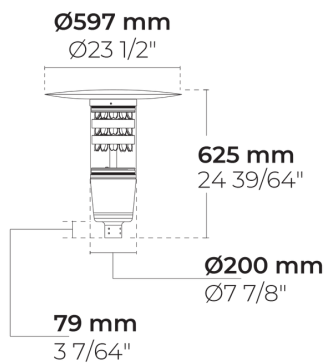

PIRUS, 360°, 3 Module

LP4075.846-EN

CE UK CA IK08 IP65 

heper⁺

[SYM]
Symmetric - 118°

Variants

Light distribution	[SYM] 118°
Delivered lumens flux	6140 - 7515 lm
Rated input power	78 W
Colour temperature	2700 K CRI 80, 3000 K CRI 80, 4000 K CRI 70, 4000 K CRI 80
BUG rating	B3-U0-G1, B2-U0-G1
Lifetime L90B50 (hour)	>60, 000
Lifetime L80B50 (hour)	>60, 000

Options

Control	On/Off, DALI, AutoDIM, StepDIM
Product colours	

Extras

Consult the factory	120-277V 50/60Hz
----------------------------	------------------

Technical information

Mounting	Direct pole top mounting for 60mm top diameter
Housing	Corrosion resistant, marine grade aluminum housing
Finishing	Chromate conversion pretreatment followed by electrostatic powder coating
Fasteners	Stainless steel (AISI 304 / EN 1.4301 grade)
Gasket	Silicone
Glass / Diffusor	UV stable, bio-based polycarbonate diffusor
Impact protection	IK08
Ingress protection	IP65
Input voltage	220-240V 50/60Hz
Insulation class	Class I
Wind catching area (EPA)	0.14 m ²
Weight	9.07 kg
Driver	Internal LED driver
Driver surge protection	10/6 kV
Power factor	> 0.95
Through wiring	Single cable entry
Operating temperature	-40...50°C
Cable	0.5 m of flexible cable

Conical aluminum poles with embedded base

Product code	Height	Diameter / Dimensions	Spigot diameter
PABK.D114	3m, 4m, 5m m	Ø114mm	Ø60mm, Ø76mm mm
PABK.D122	4m, 5m, 6m, 7m m	Ø122mm	Ø60mm, Ø76mm mm
PABK.D148	6m, 7m, 8m m	Ø148mm	Ø60mm, Ø76mm mm
PABK.D165	6m, 7m, 8m, 9m m	Ø165mm	Ø76mm, Ø90mm mm
PABK.D180	10m, 8m, 9m m	Ø180mm	Ø76mm, Ø90mm mm
PABK.D200	10m, 11m, 12m m	Ø200mm	Ø76mm, Ø90mm mm

Cylindrical aluminum poles with flange plate

Product code	Height	Diameter / Dimensions	Spigot diameter
PAFC.D114	3m, 4m, 5m m	Ø114mm	Ø114mm mm
PAFC.D122	3m, 4m, 5m, 6m m	Ø122mm	Ø122mm mm
PAFC.D148	6m, 7m, 8m m	Ø148mm	Ø148mm mm
PAFC.D165	6m, 7m, 8m, 9m m	Ø165mm	Ø165mm mm