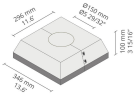

Flange covers

C1F2C