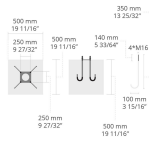

Anchorage

90CJ004