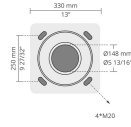

Flanges

F0603B