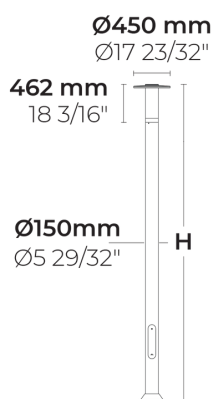

VLORA

LL6058.550-EN

UPCOMING

H
3000 mm 10'
4000 mm 13'

[SYM]
Symmetric - 108

Variants

Light distribution	[SYM] 108
Delivered lumens flux	1731 - 3038 lm
Rated input power	23 - 34 W
Colour temperature	2200 K CRI 80, 2700 K CRI 80, 3000 K CRI 80, 4000 K CRI 70
Lifetime L90B50 (hour)	>102 000
Lifetime L80B50 (hour)	>102 000

Options

Control	On/Off, DALI, AutoDIM, StepDIM
Product colours	
Height	3m, 4m,

Extras

External surge protection	10 kV
Light output	Constant light output
Consult the factory	Class II
Luminaire body options	Double powder coating

Technical information

Housing	Corrosion resistant, die-cast, marine grade aluminum housing
Finishing	Chromate conversion pretreatment followed by electrostatic powder coating
Fasteners	Stainless steel (AISI 304 / EN 1.4301 grade)
Gasket	Silicone
Lens / Reflector	UV stable, bio-based polycarbonate diffusor
Glass / Diffusor	Custom Design PMMA Diffusor
Impact protection	IK07
Ingress protection	IP65
Input voltage	220-240V 50/60Hz
Insulation class	Class I
Weight	19.87 kg (3 m), 23.61 kg (4 m)
LED module	Mid power LEDs on metal-core PCB
Driver	Internal LED driver
Driver surge protection	10/6 kV
Power factor	> 0.95
Through wiring	Single cable entry
Operating temperature	-40...50°C
Cable	0.5 m of flexible cable

Variant code	Light distribution	Delivered lumens flux	Rated input power	Colour temperature	Control
LL6058.550-EN-SYM-350-740	[SYM] Symmetric - 108	2178 lm	23 W	4000 K CRI 70	
LL6058.550-EN-SYM-350-822	[SYM] Symmetric - 108	1731 lm	23 W	2200 K CRI 80	
LL6058.550-EN-SYM-350-827	[SYM] Symmetric - 108	1955 lm	23 W	2700 K CRI 80	
LL6058.550-EN-SYM-350-830	[SYM] Symmetric - 108	2066 lm	23 W	3000 K CRI 80	
LL6058.550-EN-SYM-500-740	[SYM] Symmetric - 108	3038 lm	34 W	4000 K CRI 70	
LL6058.550-EN-SYM-500-822	[SYM] Symmetric - 108	2415 lm	34 W	2200 K CRI 80	
LL6058.550-EN-SYM-500-827	[SYM] Symmetric - 108	2727 lm	34 W	2700 K CRI 80	
LL6058.550-EN-SYM-500-830	[SYM] Symmetric - 108	2883 lm	34 W	3000 K CRI 80	