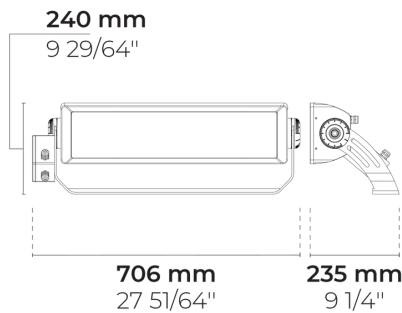

# REGIO V2 R HP 1 Module

LF8038.561-EN

CE UK CA IK08 IP66 

**heper**<sup>+</sup>

[EL]  
Elliptical - 20x30°

[EL-2]  
Elliptical - 35x85°

## Variants

<b>Light distribution</b>	[EL] 20x30°, [EL-2] 35x85°
<b>Delivered lumens flux</b>	42602 - 182234 lm
<b>Rated input power</b>	380 - 1480 W
<b>Colour temperature</b>	2700 K CRI 80, 3000 K CRI 80
<b>Lifetime L90B50 (hour)</b>	>52, 000
<b>Lifetime L80B50 (hour)</b>	>52, 000

## Technical information

<b>Mounting</b>	Surface mountable via a bracket
<b>Tilt angle</b>	+110°/-180°
<b>Rotation angle</b>	±4°
<b>Housing</b>	Corrosion resistant, die-cast, marine grade aluminum housing
<b>Finishing</b>	Chromate conversion pretreatment followed by electrostatic powder coating
<b>Fasteners</b>	Stainless steel (AISI 304 / EN 1.4301 grade)
<b>Gasket</b>	Silicone
<b>Glass / Diffuser</b>	Tempered safety glass
<b>Impact protection</b>	IK08
<b>Ingress protection</b>	IP66
<b>Input voltage</b>	220-240V 50/60Hz
<b>Insulation class</b>	Class I
<b>Weight</b>	12.1 kg
<b>Driver</b>	External LED driver
<b>Driver surge protection</b>	10/6 kV
<b>Power factor</b>	> 0.99
<b>Through wiring</b>	Single cable entry
<b>Operating temperature</b>	-40...50°C
<b>Cable</b>	1 m of flexible cable

Variant code	Light distribution	Delivered lumens flux	Rated input power	Colour temperature	Control
LF8038.561-EN-SLFB-3330-740	[EL] Elliptical - 20x30°	140718 lm	1180 W	2700 K CRI 80	DALI
LF8038.561-EN-SLFB-3330-827	[EL] Elliptical - 20x30°	42602 lm	380 W	2700 K CRI 80	DALI
LF8038.561-EN-SLFB-3330-840	[EL] Elliptical - 20x30°	46163 lm	380 W	3000 K CRI 80	DALI
LF8038.561-EN-SLFB-3330-830	[EL-2] Elliptical - 35x85°	71082 lm	580 W	2700 K CRI 80	DALI
LF8038.561-EN-SLFB-3330-957	[EL-2] Elliptical - 35x85°	182234 lm	1480 W	2700 K CRI 80	DALI