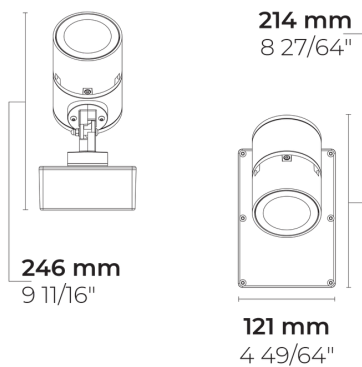

PUNTO S Ex

LF8030.693-US

Configurations

Light distribution	[S] 7°, [N] 26°, [MN] 42°, [M] 60°
Delivered lumens flux	606 - 1019 lm
Rated input power	10 W
Color temperature	2700 K CRI 80, 3000 K CRI 80, 4000 K CRI 70, 4000 K CRI 80
Lifetime L90 (hour)	>72, 600
Lifetime L80 (hour)	>72, 600

Options

Control	On/Off, 0-10V
Product colors	

Extras

Luminaire body options	Double powder coating
-------------------------------	-----------------------

Technical information

Mounting	Pedestal knuckle mount
Tilt angle	+60°/-30°
Housing	Corrosion resistant, die-cast, marine grade aluminum housing
Finishing	Chromate conversion pretreatment followed by electrostatic powder coating
Fasteners	Stainless steel (AISI 304 / EN 1.4301 grade)
Gasket	Silicone rubber
Lens / Reflector	High reflectance aluminium coating [S] [N], PMMA lens with high optical efficiency [MN] [M]
Glass / Diffusor	Tempered safety glass
Impact protection	IK08
Ingress protection	IP65
Input voltage	120-277V 50/60Hz
Insulation class	Class I
Weight	3 lbs
LED module	Multi-chip high power LEDs on metal-core PCB
Driver	Internal LED driver
Driver surge protection	1/1 kV
Power factor	> 0.90
Through wiring	Single power cord entry
Power cord	16" of flexible power cord