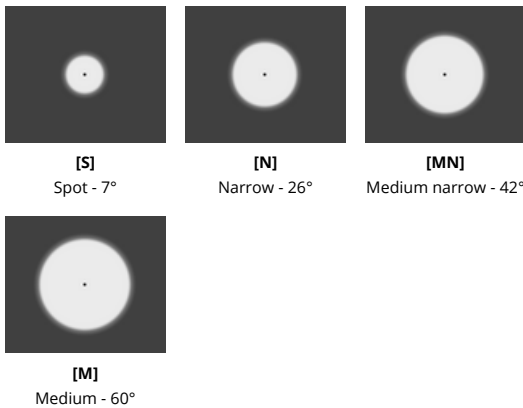

PUNTO S Ex

LF8030.693-EN

Variants

Light distribution	[S] 7°, [N] 26°, [MN] 42°, [M] 60°
Delivered lumens flux	606 - 1019 lm
Rated input power	10 W
Colour temperature	2700 K CRI 80, 3000 K CRI 80, 4000 K CRI 70, 4000 K CRI 80
BUG rating	B1-U1-G0, B1-U0-G0
Lifetime L90B50 (hour)	>72, 600
Lifetime L80B50 (hour)	>72, 600

Variant code	Light distribution	Delivered lumens flux	Rated input power	Colour temperature	Control
LF8030.693-EN-S-700-740	[S] Spot - 7°	1019 lm	10 W	4000 K CRI 70	On/Off, DALI
LF8030.693-EN-S-700-827	[S] Spot - 7°	837 lm	10 W	2700 K CRI 80	On/Off, DALI
LF8030.693-EN-S-700-830	[S] Spot - 7°	849 lm	10 W	3000 K CRI 80	On/Off, DALI
LF8030.693-EN-S-700-840	[S] Spot - 7°	953 lm	10 W	4000 K CRI 80	On/Off, DALI
LF8030.693-EN-N-700-740	[N] Narrow - 26°	1019 lm	10 W	4000 K CRI 70	On/Off, DALI
LF8030.693-EN-N-700-827	[N] Narrow - 26°	837 lm	10 W	2700 K CRI 80	On/Off, DALI
LF8030.693-EN-N-700-830	[N] Narrow - 26°	849 lm	10 W	3000 K CRI 80	On/Off, DALI
LF8030.693-EN-N-700-840	[N] Narrow - 26°	953 lm	10 W	4000 K CRI 80	On/Off, DALI
LF8030.693-EN-MN-700-740	[MN] Medium narrow - 42°	738 lm	10 W	4000 K CRI 70	On/Off, DALI
LF8030.693-EN-MN-700-827	[MN] Medium narrow - 42°	686 lm	10 W	2700 K CRI 80	On/Off, DALI
LF8030.693-EN-MN-700-830	[MN] Medium narrow - 42°	697 lm	10 W	3000 K CRI 80	On/Off, DALI
LF8030.693-EN-MN-700-840	[MN] Medium narrow - 42°	782 lm	10 W	4000 K CRI 80	On/Off, DALI
LF8030.693-EN-M-700-740	[M] Medium - 60°	738 lm	10 W	4000 K CRI 70	On/Off, DALI
LF8030.693-EN-M-700-827	[M] Medium - 60°	606 lm	10 W	2700 K CRI 80	On/Off, DALI
LF8030.693-EN-M-700-830	[M] Medium - 60°	615 lm	10 W	3000 K CRI 80	On/Off, DALI
LF8030.693-EN-M-700-840	[M] Medium - 60°	690 lm	10 W	4000 K CRI 80	On/Off, DALI