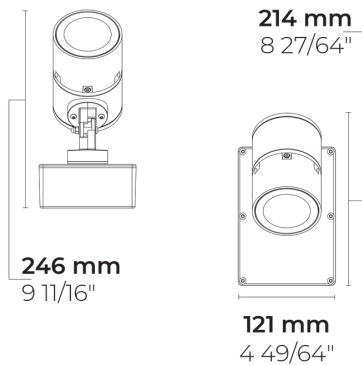

PUNTO S Ex

LF8030.693-EN

Variants

Light distribution	[S] 7°, [N] 26°, [MN] 42°, [M] 60°
Delivered lumens flux	606 - 1019 lm
Rated input power	10 W
Colour temperature	2700 K CRI 80, 3000 K CRI 80, 4000 K CRI 70, 4000 K CRI 80
BUG rating	B1-U1-G0, B1-U0-G0
Lifetime L90B50 (hour)	>72, 600
Lifetime L80B50 (hour)	>72, 600

Options

Control	On/Off, DALI
Product colours	

Extras

Consult the factory	120-277V 50/60Hz
Luminaire body options	Double powder coating

Technical information

Mounting	Surface mountable via a stationery base
Tilt angle	+60°/-30°
Housing	Corrosion resistant, die-cast, marine grade aluminum housing
Finishing	Chromate conversion pretreatment followed by electrostatic powder coating
Fasteners	Stainless steel (AISI 304 / EN 1.4301 grade)
Gasket	Silicone rubber
Lens / Reflector	High reflectance aluminium coating [S] [N], PMMA lens with high optical efficiency [MN] [M]
Glass / Diffusor	Tempered safety glass
Impact protection	IK08
Ingress protection	IP65
Input voltage	220-240V 50/60Hz
Insulation class	Class I
Weight	1.57 kg
LED module	Multi-chip high power LEDs on metal-core PCB
Driver	Internal LED driver
Driver surge protection	1/1 kV
Power factor	> 0.91
Through wiring	Single cable entry
Cable	0.4 m of flexible cable