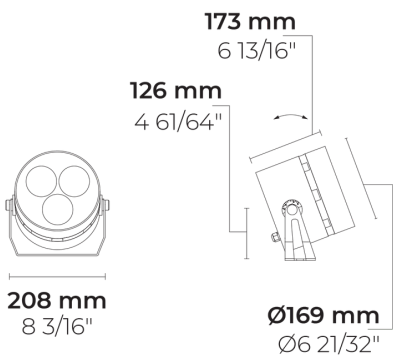

PUNTO

LF8018.694-US

Configurations

Light distribution	[S] 7°, [N] 26°, [MN] 42°, [M] 60°
Delivered lumens flux	1767 - 2981 lm
Rated input power	27 W
Color temperature	2700 K CRI 80, 3000 K CRI 80, 4000 K CRI 70, 4000 K CRI 80
Lifetime L90 (hour)	>72, 600
Lifetime L80 (hour)	>72, 600

Options

Control	On/Off, 0-10V
Product colors	

Extras

Luminaire body options	Double powder coating
-------------------------------	-----------------------

Technical information

Mounting	Yoke mount (standard), stake mount (optional)
Tilt angle	+60°/-30°
Housing	Corrosion resistant, die-cast, marine grade aluminum housing
Finishing	Chromate conversion pretreatment followed by electrostatic powder coating
Fasteners	Stainless steel (AISI 304 / EN 1.4301 grade)
Gasket	Silicone rubber
Lens / Reflector	High reflectance aluminium coating [S] [N], PMMA lens with high optical efficiency [MN] [M]
Glass / Diffusor	Tempered safety glass
Impact protection	IK08
Ingress protection	IP65
Input voltage	120-277V 50/60Hz
Insulation class	Class I
Wind catching area (EPA)	0.32 ft²
Weight	9.1 lbs
LED module	Multi-chip high power LEDs on metal-core PCB
Driver	Internal LED driver
Driver surge protection	10/6 kV
Power factor	> 0.95
Through wiring	Single power cord entry
Operating temperature	-40...50°C
Power cord	16" of flexible power cord