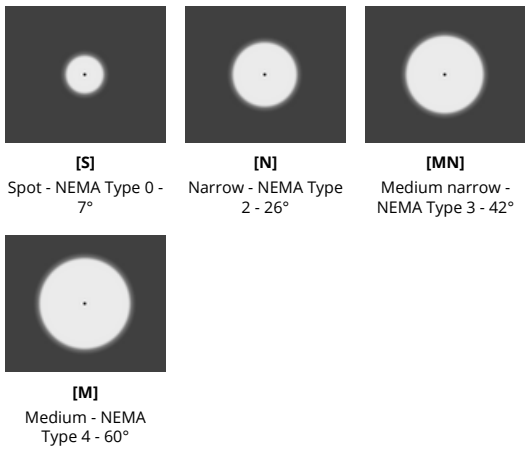

PUNTO

LF8018.694-US

Configurations

Light distribution	[S] 7°, [N] 26°, [MN] 42°, [M] 60°
Delivered lumens flux	1767 - 2981 lm
Rated input power	27 W
Color temperature	2700 K CRI 80, 3000 K CRI 80, 4000 K CRI 70, 4000 K CRI 80
Lifetime L90 (hour)	>72, 600
Lifetime L80 (hour)	>72, 600

Options

Control	On/Off, 0-10V
Product colors	

Extras

Luminaire body options	Double powder coating
-------------------------------	-----------------------

Technical information

Mounting	Yoke mount (standard), stake mount (optional)
Tilt angle	+60°/-30°
Housing	Corrosion resistant, die-cast, marine grade aluminum housing
Finishing	Chromate conversion pretreatment followed by electrostatic powder coating
Fasteners	Stainless steel (AISI 304 / EN 1.4301 grade)
Gasket	Silicone rubber
Lens / Reflector	High reflectance aluminium coating [S] [N], PMMA lens with high optical efficiency [MN] [M]
Glass / Diffusor	Tempered safety glass
Impact protection	IK08
Ingress protection	IP65
Input voltage	120-277V 50/60Hz
Insulation class	Class I
Wind catching area (EPA)	0.32 ft²
Weight	9.1 lbs
LED module	Multi-chip high power LEDs on metal-core PCB
Driver	Internal LED driver
Driver surge protection	10/6 kV
Power factor	> 0.95
Through wiring	Single power cord entry
Operating temperature	-40...50°C
Power cord	16" of flexible power cord