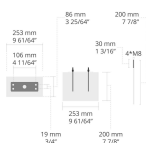

Accessories (To be ordered separately)

Anchorage

6281000

6281000