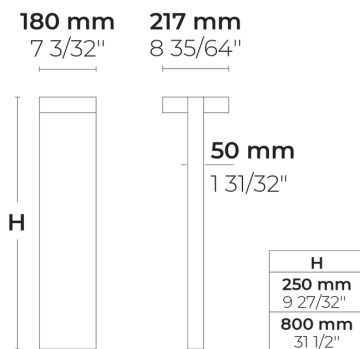

DRAGO Forward Duo

LB6068.570-EN

[SLFB]
Special linear,
Forward throw -
65x70°

Variants

Light distribution	[SLFB] 65x70°
Delivered lumens flux	1442 - 4200 lm
Rated input power	20 - 40 W
Colour temperature	2200 K CRI 80, 2700 K CRI 80, 3000 K CRI 80, 4000 K CRI 70, 4000 K CRI 80
BUG rating	B1-U0-G1, B0-U0-G0
Lifetime L90B50 (hour)	>42, 000
Lifetime L80B50 (hour)	>42, 000

Options

Control	On/Off
Product colours	
Height	25cm, 80cm,

Extras

Consult the factory	Emergency kit, Motion sensor
Luminaire body options	Double powder coating

Technical information

Mounting	Surface mountable
Housing	Corrosion resistant, extruded, marine grade aluminum housing
Finishing	Chromate conversion pretreatment followed by electrostatic powder coating
Fasteners	Stainless steel (AISI 304 / EN 1.4301 grade)
Gasket	Liquid silicone
Lens / Reflector	High reflectance aluminium coating, multifaceted micro reflector
Glass / Diffusor	Tempered safety glass
Impact protection	IK08
Ingress protection	IP65
Input voltage	220-240V 50/60Hz
Insulation class	Class I
Weight	4.11 kg (0.25 m), 5.67 kg (0.8 m)
LED module	High power LEDs on metal-core PCB
Driver	Internal LED driver
Driver surge protection	1/1 kV
Power factor	> 0.90
Through wiring	Single cable entry
Operating temperature	-40...50°C
Cable	0.5 m of flexible cable
Notes	3000K CCT or warmer must be selected to be DarkSky International certified.