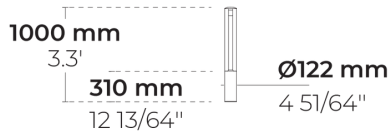

POLSO S

LB6051.693-EN

[SYM-3L]

Symmetric, Special effect: 3 lines - 38x117°

Variants

Light distribution	[SYM-3L] 38x117°
Delivered lumens flux	230 - 500 lm
Rated input power	6.5 - 10 W
Colour temperature	2700 K CRI 80, 3000 K CRI 80, 4000 K CRI 70, 4000 K CRI 80
BUG rating	B0-U1-G0
Lifetime L90B50 (hour)	>72, 600
Lifetime L80B50 (hour)	>72, 600

Options

Control	On/Off, DALI
Product colours	
Height	1 m,

Extras

Consult the factory	120-277V 50/60Hz
Luminaire body options	Double powder coating

Technical information

Mounting	Surface mountable
Housing	Corrosion resistant, marine grade aluminum housing
Finishing	Chromate conversion pretreatment followed by electrostatic powder coating
Fasteners	Stainless steel (AISI 304 / EN 1.4301 grade)
Gasket	Liquid silicone
Glass / Diffusor	Tempered safety glass
Impact protection	IK05
Ingress protection	IP65
Input voltage	220-240V 50/60Hz
Insulation class	Class I
Weight	3.6 kg
Driver	Internal LED driver
Driver surge protection	1/1 kV
Power factor	> 0.91
Through wiring	Single cable entry
Operating temperature	-25...50°C
Cable	0.5 m of flexible cable