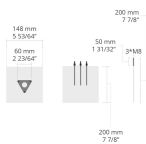

Accessories (To be ordered separately)

Anchorage

6281002

6281002