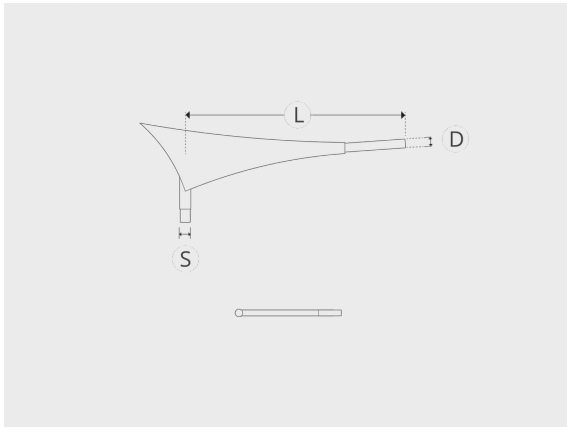

# C03 bracket series - 1 side

C03S

Configurations

**Light distribution**

[2]

Options

Technical information

[2]

Project name		Type		Quantity	
Date		Note			
<b>C03S-</b> ____-____-____-____-____					

Light distribution	Rated input power	Color temperature	Control	Product colors
[-2]				

Configuration code	Light distribution	Delivered lumens flux	Rated input power	Color temperature	Control
C03S-S60-D60-L1000	□				
C03S-S60-D60-L1500	□				
C03S-S60-D60-L2000	□				
C03S-S60-D60-L2500	□				