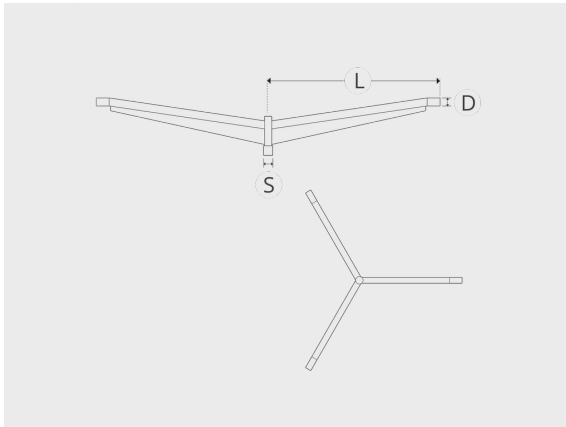

C02 bracket series - 3 sides

C02T

Configurations

Light distribution

[2]

Options

Technical information

[2]

Project name		Type		Quantity	
Date		Note			
C02T-__-__-__-__-__					

Light distribution	Rated input power	Color temperature	Control	Product colors
[-2]				

Configuration code	Light distribution	Delivered lumens flux	Rated input power	Color temperature	Control
C02T-S60-D60-L1000	□				
C02T-S60-D60-L1500	□				
C02T-S60-D60-L2000	□				
C02T-S60-D60-L2500	□				