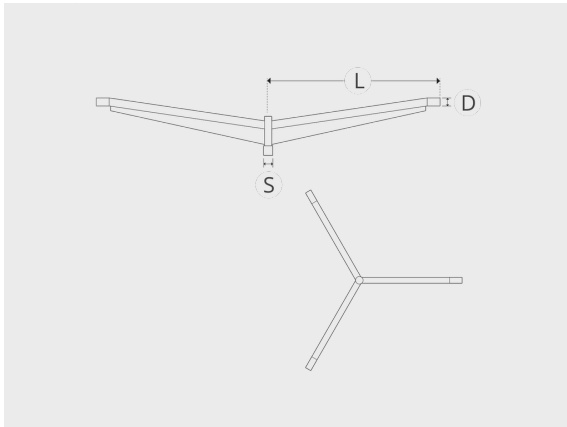

C02 bracket series - 3 sides

C02T

Variants

Light distribution

[-2]

Options

Technical information

[-2]

Project name		Type		Quantity	
Date		Note			
C02T-__-__-__-__-__-__					
Light distribution	Rated input power	Colour temperature	Control	Product colours	
[-2]					

Variant code	Light distribution	Delivered lumens flux	Rated input power	Colour temperature	Control
C02T-S60-D60-L1000	□				
C02T-S60-D60-L1500	□				
C02T-S60-D60-L2000	□				
C02T-S60-D60-L2500	□				