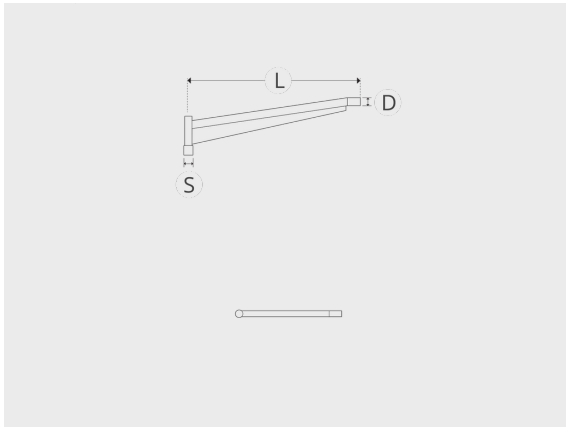

C02 bracket series - 1 side

C02S

Configurations

Light distribution

[2]

Options

Technical information

[2]

Project name		Type		Quantity	
Date		Note			
C02S-__-__-__-__-__					

Light distribution	Rated input power	Color temperature	Control	Product colors
[-2]				

Configuration code	Light distribution	Delivered lumens flux	Rated input power	Color temperature	Control
C02S-S60-D60-L1000	□				
C02S-S60-D60-L1500	□				
C02S-S60-D60-L2000	□				
C02S-S60-D60-L2500	□				