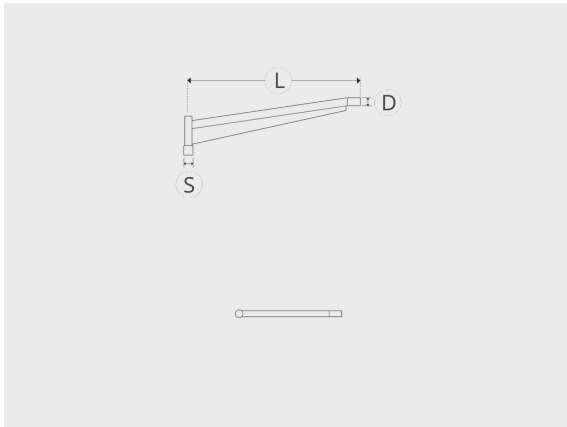

# C02 bracket series - 1 side

C02S

Variants

**Light distribution**

[2]

Options

Technical information

[2]

Project name		Type		Quantity	
Date		Note			
<b>C02S-__-__-__-__-__-__</b>					

Light distribution	Rated input power	Colour temperature	Control	Product colours
[-2]				

Variant code	Light distribution	Delivered lumens flux	Rated input power	Colour temperature	Control
C02S-S60-D60-L1000	□				
C02S-S60-D60-L1500	□				
C02S-S60-D60-L2000	□				
C02S-S60-D60-L2500	□				