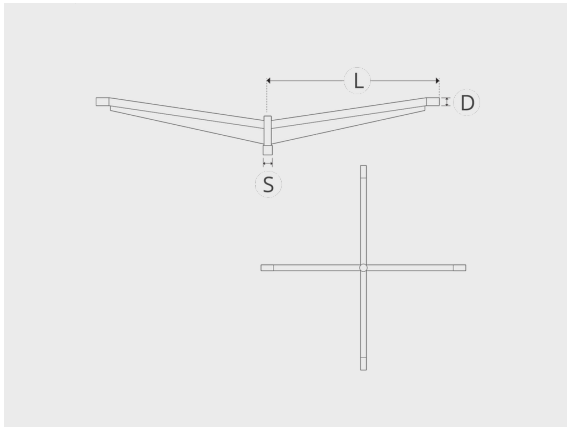

C02 bracket series - 4 sides

C02Q

Configurations

Light distribution

[2]

Options

Technical information

[2]

Project name		Type		Quantity	
Date		Note			
C02Q-__-__-__-__-__					

Light distribution	Rated input power	Color temperature	Control	Product colors
[-2]				

Configuration code	Light distribution	Delivered lumens flux	Rated input power	Color temperature	Control
C02Q-S60-D60-L1000	□				
C02Q-S60-D60-L1500	□				
C02Q-S60-D60-L2000	□				
C02Q-S60-D60-L2500	□				