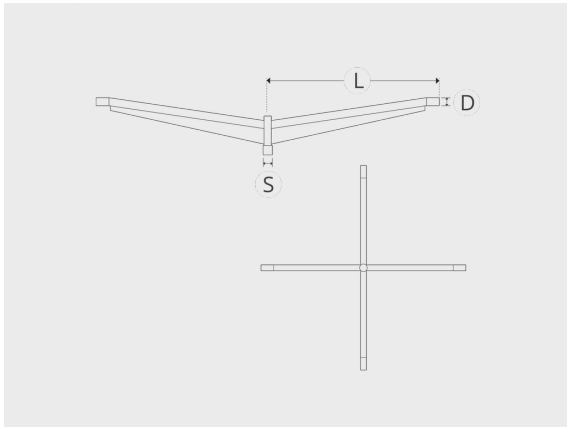

C02 bracket series - 4 sides

C02Q

Variants

Light distribution

[2]

Options

Technical information

[2]

Project name		Type		Quantity	
Date		Note			
C02Q-__-__-__-__-__-__					

Light distribution	Rated input power	Colour temperature	Control	Product colours
[-2]				

Variant code	Light distribution	Delivered lumens flux	Rated input power	Colour temperature	Control
C02Q-S60-D60-L1000	□				
C02Q-S60-D60-L1500	□				
C02Q-S60-D60-L2000	□				
C02Q-S60-D60-L2500	□				