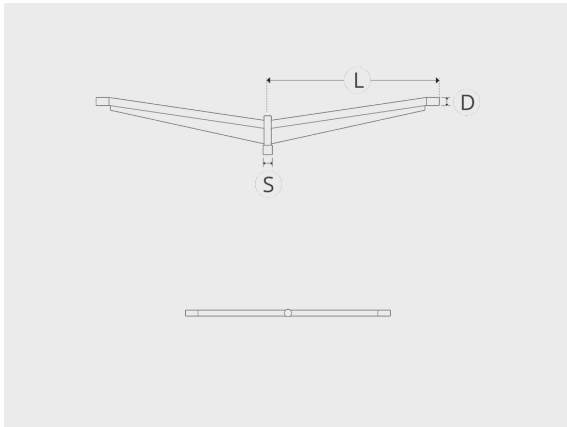

# C02 bracket series - 2 sides

C02D

Configurations

Light distribution

[-2]

Options

Technical information

[-2]

Project name		Type		Quantity	
Date		Note			
<b>C02D-__-__-__-__-__</b>					

Light distribution	Rated input power	Color temperature	Control	Product colors
[-2]				

Configuration code	Light distribution	Delivered lumens flux	Rated input power	Color temperature	Control
C02D-S60-D60-L1000	□				
C02D-S60-D60-L1500	□				
C02D-S60-D60-L2000	□				
C02D-S60-D60-L2500	□				