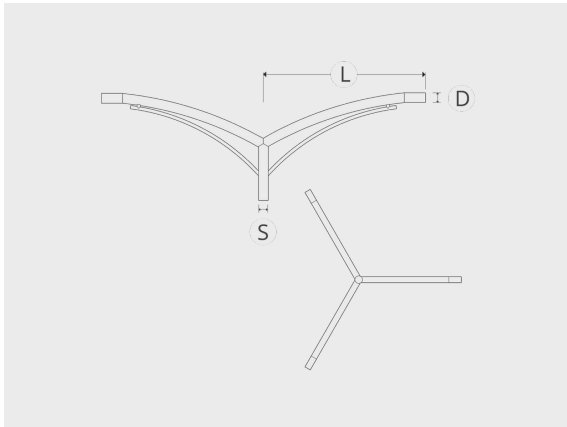

C01 bracket series - 3 sides

C01T

Variants

Light distribution

[2]

Options

Technical information

[2]

Project name		Type		Quantity	
Date		Note			
C01T-__-__-__-__-__-__					
Light distribution	Rated input power	Colour temperature	Control	Product colours	
[-2]					

Variant code	Light distribution	Delivered lumens flux	Rated input power	Colour temperature	Control
C01T-S60-D60-L1000	□				
C01T-S60-D60-L1500	□				
C01T-S60-D60-L2000	□				
C01T-S60-D60-L2500	□				