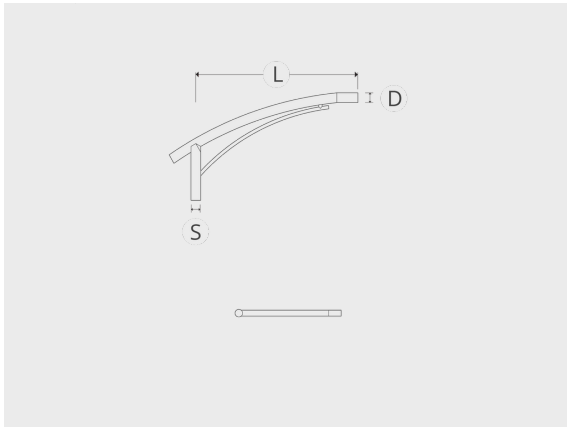

# C01 bracket series - 1 side

C01S

Configurations

Light distribution

[2]

Options

Technical information

[2]

Project name		Type		Quantity	
Date		Note			
<b>C01S-__-__-__-__-__</b>					

Light distribution	Rated input power	Color temperature	Control	Product colors
[-2]				

Configuration code	Light distribution	Delivered lumens flux	Rated input power	Color temperature	Control
C01S-S60-D60-L1000	□				
C01S-S60-D60-L1500	□				
C01S-S60-D60-L2000	□				
C01S-S60-D60-L2500	□				