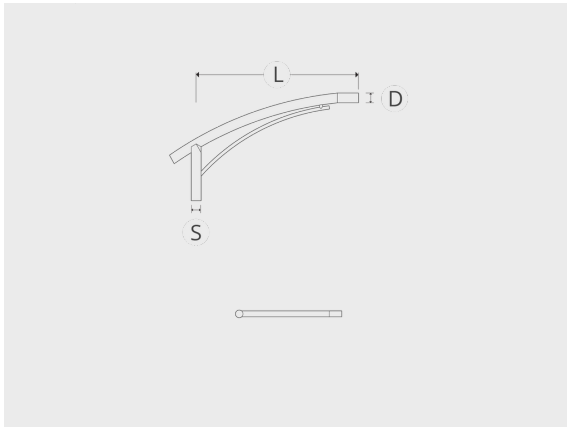

# C01 bracket series - 1 side

C01S

Variants

Light distribution

[2]

Options

Technical information

[2]

Project name		Type		Quantity	
Date		Note			
<b>C01S-__-__-__-__-__-__</b>					

Light distribution	Rated input power	Colour temperature	Control	Product colours
[-2]				

Variant code	Light distribution	Delivered lumens flux	Rated input power	Colour temperature	Control
C01S-S60-D60-L1000	□				
C01S-S60-D60-L1500	□				
C01S-S60-D60-L2000	□				
C01S-S60-D60-L2500	□				