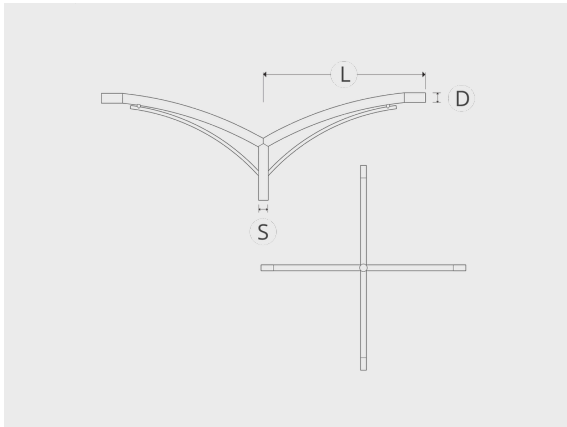

C01 bracket series - 4 sides

C01Q

Configurations

Light distribution

[2]

Options

Technical information

[2]

Configuration code	Light distribution	Delivered lumens flux	Rated input power	Color temperature	Control
C01Q-S60-D60-L1000	□				
C01Q-S60-D60-L1500	□				
C01Q-S60-D60-L2000	□				
C01Q-S60-D60-L2500	□				