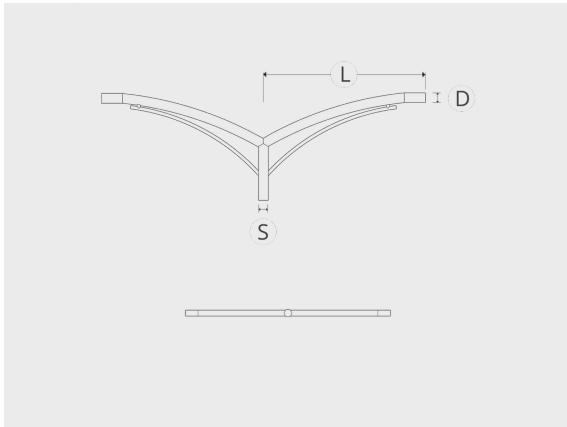

C01 bracket series - 2 sides

C01D

Configurations

Light distribution

[2]

Options

Technical information

[2]

Project name		Type		Quantity	
Date		Note			
C01D-__-__-__-__-__					
Light distribution	Rated input power	Color temperature	Control	Product colors	
[-2]					

Configuration code	Light distribution	Delivered lumens flux	Rated input power	Color temperature	Control
C01D-S60-D60-L1000	□				
C01D-S60-D60-L1500	□				
C01D-S60-D60-L2000	□				
C01D-S60-D60-L2500	□				