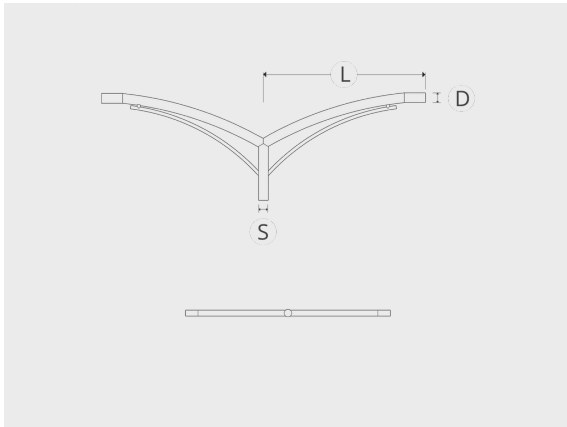

C01 bracket series - 2 sides

C01D

Variants

Light distribution

[2]

Options

Technical information

[2]

Project name		Type		Quantity	
Date		Note			
C01D-__-__-__-__-__-__					
Light distribution	Rated input power	Colour temperature	Control	Product colours	
[-2]					

Variant code	Light distribution	Delivered lumens flux	Rated input power	Colour temperature	Control
C01D-S60-D60-L1000	□				
C01D-S60-D60-L1500	□				
C01D-S60-D60-L2000	□				
C01D-S60-D60-L2500	□				