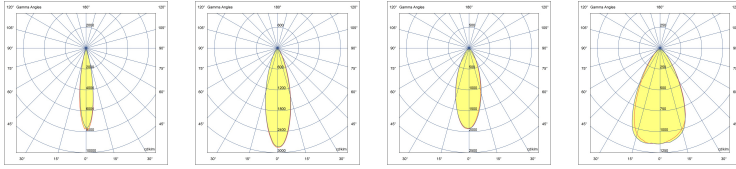

Product code	Product name	Light distribution	Delivered lumens flux	Rated input power	Colour temperature	Control	Weight
LW8044.529-EN	SPARK ST W Duo	[VN] 18°, [N] 24°, [MN] 36°, [M] 60°	1180 - 1570 lm	22 W	2700 K CRI 90, 3000 K CRI 80, 3000 K CRI 90		1.8 kg
LW8049.529-EN	SPARK ST W	[VN] 18°, [N] 24°, [MN] 36°, [M] 60°	590 - 727 lm	10 W	2700 K CRI 90, 3000 K CRI 80, 3000 K CRI 90		1.1 kg