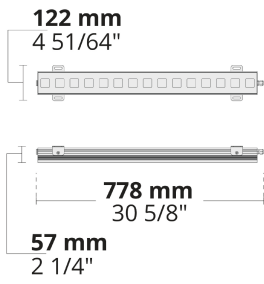

- Equipped with long-lasting high-power LEDs
- 4 different light distribution options from narrow to elliptical
- Various mounting possibilities with angle adjustment bracket or long bracket
- Easy installation and maintenance
- Different lengths and lumen packages in order to comply with any project needs

Product code	Product name	Light distribution	Delivered lumens flux	Rated input power	Color temperature	Control	Weight
LW7034.557-US	AQSA 1'	[EL] 147x106°, [EL-2] 41x13°, [N] 20°, [MN] 35°, [M] 65°,	540 - 1517 lm	6 - 12 W	2700 K CRI 80, 3000 K CRI 80, 4000 K CRI 70, 4000 K CRI 80	On/Off, 0-10V	3.7 lbs
LW7034.558-US	AQSA 1.6'	[EL] 147x106°, [EL-2] 41x13°, [N] 20°, [MN] 35°, [M] 65°,	1080 - 3034 lm	11 - 22 W	2700 K CRI 80, 3000 K CRI 80, 4000 K CRI 70, 4000 K CRI 80	On/Off, 0-10V	5.8 lbs
LW7034.516-US	AQSA 2.5'	[EL] 147x106°, [EL-2] 41x13°, [N] 20°, [MN] 35°, [M] 65°,	1620 - 4551 lm	16 - 33 W	2700 K CRI 80, 3000 K CRI 80, 4000 K CRI 70, 4000 K CRI 80	On/Off, 0-10V	7.8 lbs
LW7034.559-US	AQSA 3.3'	[EL] 147x106°, [EL-2] 41x13°, [N] 20°, [MN] 35°, [M] 65°,	2157 - 6068 lm	22 - 44 W	2700 K CRI 80, 3000 K CRI 80, 4000 K CRI 70, 4000 K CRI 80	On/Off, 0-10V	11 lbs

LW7034.516-EN

LW7034.557-EN

LW7034.558-EN

LW7034.559-EN

[EL]
Elliptical

[EL-2]
Elliptical

[N]
Narrow - NEMA
Type 2

[MN]
Medium narrow -
NEMA Type 3