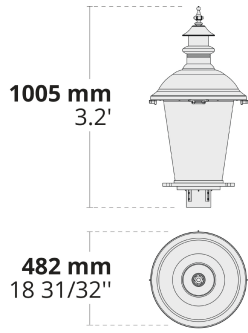

LP4036.861

[P4] Pedestrian crosswalk distribution
[T1] Type I
[T2] Type II
[T2-2] Type II
[T3] Type III
[T4] Type IV
[T5] Type V