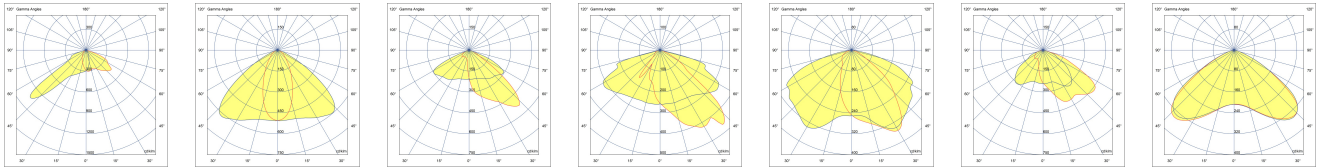

LP4036.861

[P4] Pedestrian crosswalk distribution
[T1] Type I
[T2] Type II
[T2-2] Type II
[T3] Type III
[T4] Type IV
[T5] Type V