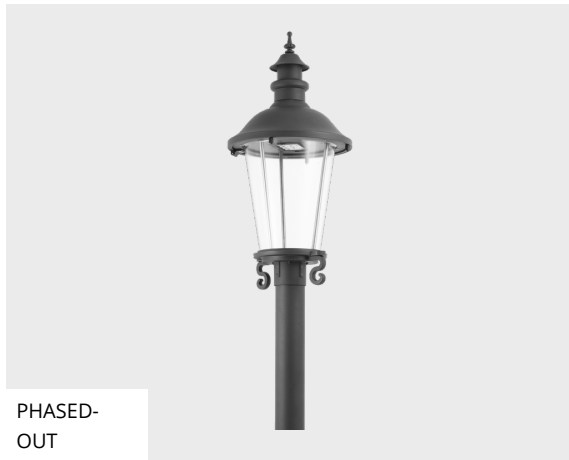

HELIOS

Modern Post-top Fixture with a Traditional Touch

The combination of high-performance optics and traditional looks make HELIOS stand out for the illumination tasks for modern cities, parks, and other open spaces.

Product code	Product name	Light distribution	Delivered lumens flux	Rated input power	Color temperature	Control	Weight
LP4036.771-US	HELIOS 1 Module		3990 - 4200 lm	38 W	3000 K CRI 70, 4000 K CRI 70	On/Off, 0-10V	4.86 kg