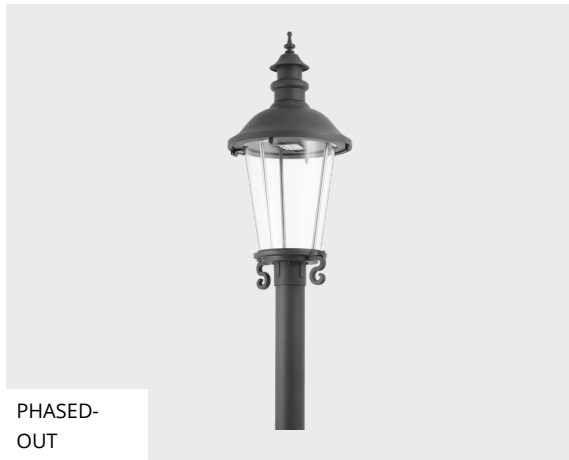

HELIOS

Modern Post-top Fixture with a Traditional Touch

CE UK CA IK07 IP65 

PHASED-
OUT

The combination of high-performance optics and traditional looks make HELIOS stand out for the illumination tasks for modern cities, parks, and other open spaces.

Product code	Product name	Light distribution	Delivered lumens flux	Rated input power	Colour temperature	Control	Weight
LP4036.771-EN	HELIOS 1 Module		3990 - 4200 lm	38 W	3000 K CRI 70, 4000 K CRI 70	On/Off, DALI, AutoDIM, StepDIM	4.86 kg

Extras

Consult the factory

120-277V
50/60Hz

UNI

120-277V 50/60Hz

[HM1]
Black

[HM2]
Dark grey

[HM3]
Anthracite
grey