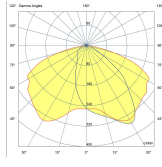

Product code	Product name	Light distribution	Delivered lumens flux	Rated input power	Colour temperature	Control	Weight
LL6020.895-EN	TRIAN L AFX Mini	[T2-2] 134x52°, [T3] 131x60°	1695 - 3633 lm	12 - 26 W	2200 K CRI 80, 2700 K CRI 80, 3000 K CRI 80, 4000 K CRI 70	On/Off, DALI, AutoDIM, StepDIM	48.5kg(4m) , 56.2kg(6m) , 64kg(6m)
LL6021.895-EN	TRIAN L AFX Mini Duo	[T2-2] 134x52°, [T3] 131x60°	3390 - 7266 lm	24 - 52 W	2200 K CRI 80, 2700 K CRI 80, 3000 K CRI 80, 4000 K CRI 70	On/Off, DALI, AutoDIM, StepDIM	53kg(4m) , 60.8kg(5m) , 68.6kg(6m)