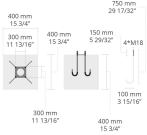

Accessories (To be ordered separately)

Anchorage

90DJ006
90DJ006

Anchorage