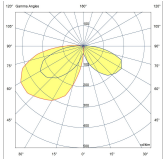

Product code	Product name	Light distribution	Delivered lumens flux	Rated input power	Colour temperature	Control	Weight
LL6020.895-EN	TRIAN L AFX Mini	[T2-2] 134x52°, [T3] 131x60°	1695 - 3633 lm	12 - 26 W	2200 K CRI 80, 2700 K CRI 80, 3000 K CRI 80, 4000 K CRI 70	On/Off, DALI, AutoDIM, StepDIM	48.5kg(4m) , 56.2kg(6m) , 64kg(6m)
LL6021.895-EN	TRIAN L AFX Mini Duo	[T2-2] 134x52°, [T3] 131x60°	3390 - 7266 lm	24 - 52 W	2200 K CRI 80, 2700 K CRI 80, 3000 K CRI 80, 4000 K CRI 70	On/Off, DALI, AutoDIM, StepDIM	53kg(4m) , 60.8kg(5m) , 68.6kg(6m)