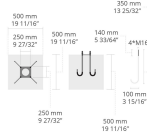

90CJ004
90CJ004