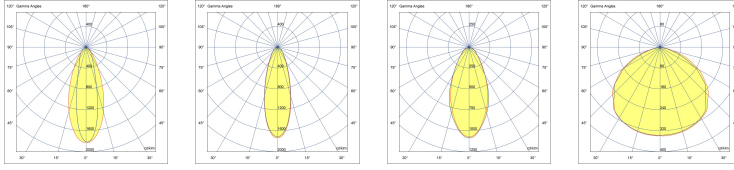

LF8032.524 / LF8032.534

LF8035.522

LF8032.526 / LF8032.536

LF8035.523

LF8035.521

481 mm
18 15/16"

642 mm
25 9/32"

[EL]
Eliptik