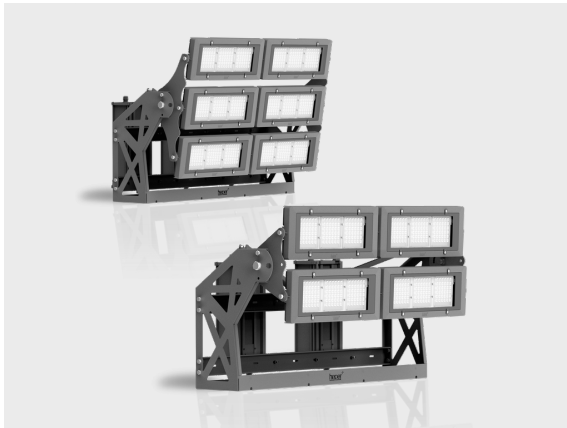

REGIO

Flexible Floodlight Family with Extreme Power

Multiple sizes, flexible optics and high-power light output options make the REGIO family stand out for the illumination tasks for public areas, sports arenas, and airport aprons.

- Glare management with special lens system
- 6 different beam angle options
- +45°/-45° vertically adjustable with aim locking set screw allowing fine-tuning
- Each part can be set to a different tilt angle separately
- Easy installation and maintenance with modular structure

Product code	Product name	Light distribution	Delivered lumens flux	Rated input power	Color temperature	Control	Weight
LF8035.521-US	REGIO 1 Module		23372 - 33010 lm	229 W	2700 K CRI 80, 3000 K CRI 80, 4000 K CRI 70, 4000 K CRI 80, 5700 K CRI 90	On/Off, 0-10V	24 lbs
LF8035.522-US	REGIO 2 Module		46744 - 66029 lm	459 - 500 W	2700 K CRI 80, 3000 K CRI 80, 4000 K CRI 70, 4000 K CRI 80, 5700 K CRI 70, 5700 K CRI 90	On/Off, 0-10V	42.1 lbs
LF8035.523-US	REGIO 3 Module		70115 - 99033 lm	687 W	2700 K CRI 80, 3000 K CRI 80, 4000 K CRI 70, 4000 K CRI 80, 5700 K CRI 90	On/Off, 0-10V	79 lbs