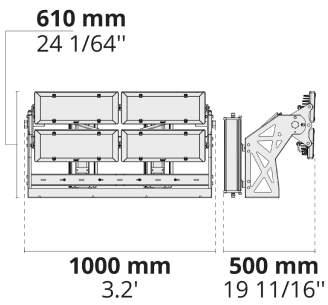

LF8032.524 / LF8032.534

LF8035.522

LF8032.526 / LF8032.536