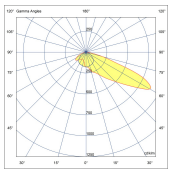

LF8035.521

[SLFB]

Special linear,
Forward throw