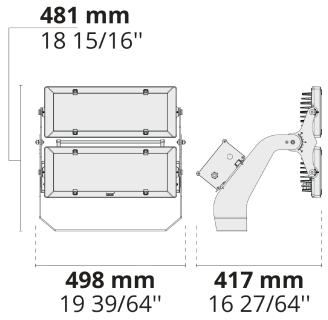

LF8032.524 / LF8032.534

LF8035.522

LF8032.526 / LF8032.536

LF8035.523

LF8035.521

[SLFB]

Special linear,
Forward throw

Extras

Luminaire body options

DPC

DPC
Double powder
coating