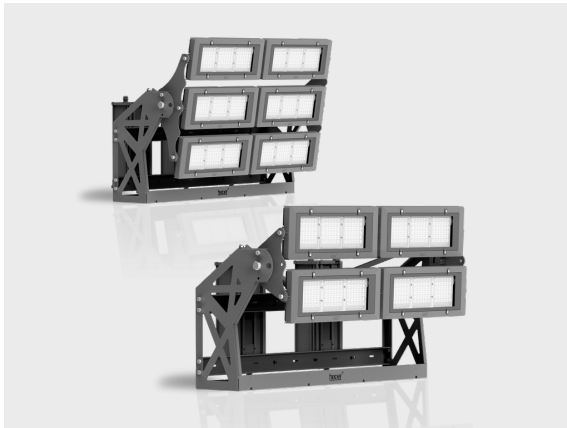

# REGIO (-)

Flexible Floodlight Family with Extreme Power

Multiple sizes, flexible optics and high-power light output options make the REGIO family stand out for the illumination tasks for public areas, sports arenas, and airport aprons.

- Glare management with special lens system
- 6 different beam angle options
- +45°/-45° vertically adjustable with aim locking set screw allowing fine-tuning
- Each part can be set to a different tilt angle separately
- Easy installation and maintenance with modular structure

Product code	Product name	Light distribution	Delivered lumens flux	Rated input power	Color temperature	Control	Weight
LF8032.524-US	REGIO 4 Module		93487 - 132044 lm	916 W	2700 K CRI 80, 3000 K CRI 80, 4000 K CRI 70, 4000 K CRI 80, 5700 K CRI 90	On/Off, 0-10V	93.17 lbs
LF8032.526-US	REGIO 6 Module		140231 - 198066 lm	1375 W	2700 K CRI 80, 3000 K CRI 80, 4000 K CRI 70, 4000 K CRI 80, 5700 K CRI 90	On/Off, 0-10V	128 lbs
LF8032.534-US	REGIO A 4 Module	[SLFB] 106x28°	48650 - 59247 lm	630 W	2700 K CRI 80, 3000 K CRI 80, 4000 K CRI 70, 4000 K CRI 80	On/Off, 0-10V	97.46 lbs
LF8032.536-US	REGIO A 6 Module		72975 - 88870 lm	945 W	2700 K CRI 80, 3000 K CRI 80, 4000 K CRI 70, 4000 K CRI 80	On/Off, 0-10V	129.60 lbs