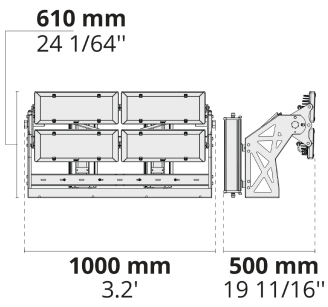

LF8032.524 / LF8032.534

LF8035.522