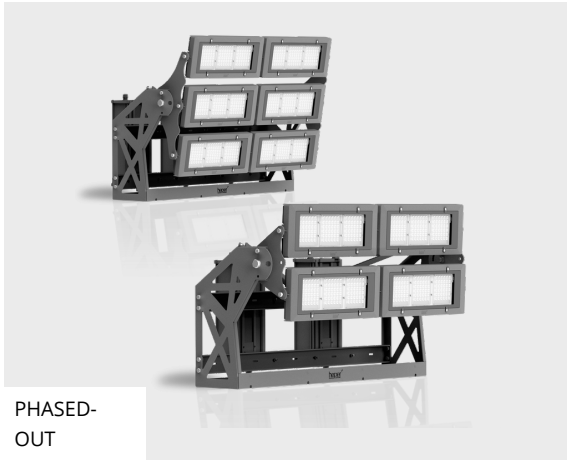

REGIO (-)

Flexible Floodlight Family with Extreme Power

PHASED-
OUT

Multiple sizes, flexible optics and high-power light output options make the REGIO family stand out for the illumination tasks for public areas, sports arenas, and airport aprons.

- Glare management with special lens system
- 6 different beam angle options
- +45°/-45° vertically adjustable with aim locking set screw allowing fine-tuning
- Each part can be set to a different tilt angle separately
- Easy installation and maintenance with modular structure

Product code	Product name	Light distribution	Delivered lumens flux	Rated input power	Colour temperature	Control	Weight
LF8032.524-EN	REGIO 4 Module	[EL] 15x40°, [N] 22°, [MN] 30°, [W] 111°	93487 - 132044 lm	916 W	2700 K CRI 80, 3000 K CRI 80, 4000 K CRI 70, 4000 K CRI 80, 5700 K CRI 90	On/Off, DALI	42.35 kg
LF8032.526-EN	REGIO 6 Module	[N] 22°, [MN] 30°, [W] 111°	140231 - 198066 lm	1375 W	2700 K CRI 80, 3000 K CRI 80, 4000 K CRI 70, 4000 K CRI 80, 5700 K CRI 90	On/Off, DALI	58.18 kg
LF8032.534-EN	REGIO A 4 Module	[SLFB] 106x28°	48650 - 59247 lm	630 W	2700 K CRI 80, 3000 K CRI 80, 4000 K CRI 70, 4000 K CRI 80	On/Off, DALI	44.30 kg
LF8032.536-EN	REGIO A 6 Module	[SLFB] 106x28°	72975 - 88870 lm	945 W	2700 K CRI 80, 3000 K CRI 80, 4000 K CRI 70, 4000 K CRI 80	On/Off, DALI	58.91 kg

[W]
Wide

[SLFB]
Special linear,
Forward throw

Extras

Consult the factory

Luminaire body options

120-277V
50/60Hz

DPC

UNI