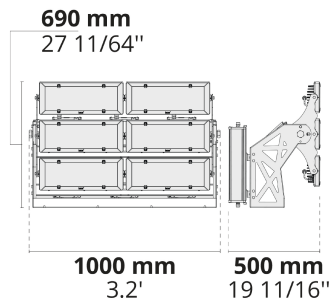

LF8035.523

LF8035.521