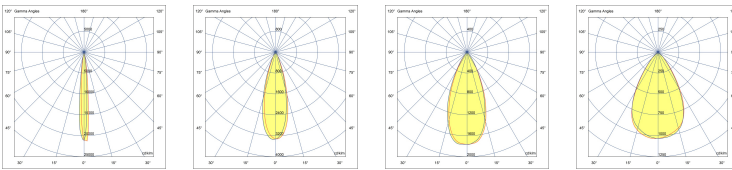

LF8030.693

[S] Spot - NEMA Type 0
[N] Narrow - NEMA Type 2
[MN] Medium narrow - NEMA Type 3
[M] Medium - NEMA Type 4