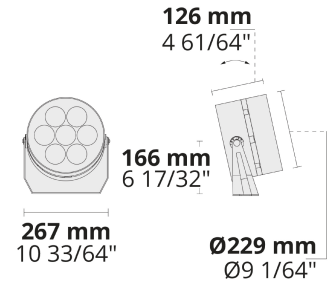

- Equipped with HEPER's Hybrid (HYB) module [S] [N]
- 4 different light distribution options from very narrow to wide
- Well-defined beam angles with reflector and lens combined (HYB)
- +60°/-30° vertically adjustable with aim locking set screw allowing fine-tuning
- Different sizes and lumen packages in order to comply with any project needs

Product code	Product name	Light distribution	Delivered lumens flux	Rated input power	Color temperature	Control	Weight
LF8017.693-US	PUNTO S	[S] 7°, [N] 26°, [MN] 42°, [M] 60°,	606 - 1019 lm	10 W	2700 K CRI 80, 3000 K CRI 70, 3000 K CRI 80, 4000 K CRI 70, 4000 K CRI 80	On/Off, 0-10V	3.3 lbs
LF8030.693-US	PUNTO S Ex	[S] 7°, [N] 26°, [MN] 42°, [M] 60°,	606 - 1019 lm	10 W	2700 K CRI 80, 3000 K CRI 80, 4000 K CRI 70, 4000 K CRI 80	On/Off, 0-10V	3 lbs
LF8018.694-US	PUNTO	[S] 7°, [N] 26°, [MN] 42°, [M] 60°,	1767 - 2981 lm	27 W	2700 K CRI 80, 3000 K CRI 80, 4000 K CRI 70, 4000 K CRI 80	On/Off, 0-10V	9.1 lbs
LF8019.698-US	PUNTO L	[S] 7°, [N] 26°, [MN] 42°, [M] 60°,	4242 - 7060 lm	60 W	2700 K CRI 80, 3000 K CRI 80, 4000 K CRI 70, 4000 K CRI 80	On/Off, 0-10V	14.4 lbs

LF8017.693

LF8018.694

LF8019.698

LF8030.693

[S] Spot - NEMA Type 0  
 [N] Narrow - NEMA Type 2  
 [MN] Medium narrow - NEMA Type 3  
 [M] Medium - NEMA Type 4