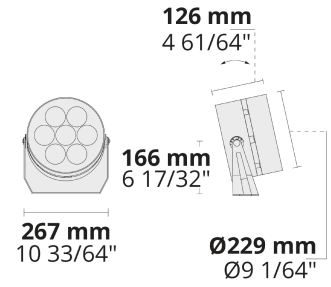

LF8019.698