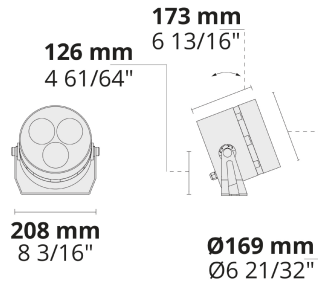

LF8018.694