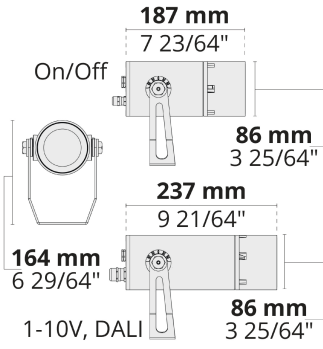

LF8017.693