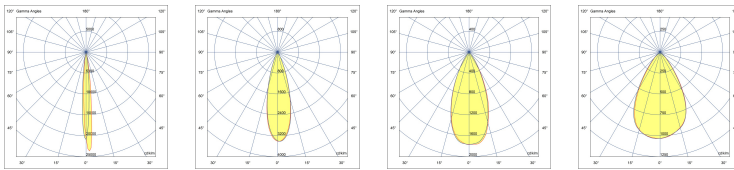

LF8030.693

[S] Spot
[N] Narrow
[MN] Medium narrow
[M] Medium