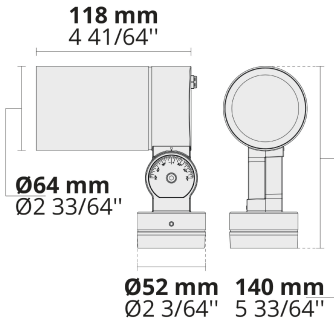

PINA F

Simple and Functional Floodlight Family

Small form factor and flexible optics make PINA F stand out for lighting applications in landscaped areas.

- Equipped with GU10 LED light source
- Offering up to 4 different beam angles from very narrow to medium
- +45°/-45° vertically adjustable with aim locking set screw allowing fine-tuning
- Easy installation and maintenance
- Surface mountable via a stationary base or spike (optional)

Product code	Product name	Light distribution	Delivered lumens flux	Rated input power	Color temperature	Control	Weight
LF8033.003-US	PINA Flood	[VN] 10°, [N] 25°, [MN] 36°, [M] 60°	368 - 410 lm	7.5 W	2700 K CRI 90, 3000 K CRI 90, 4000 K CRI 90	On/Off, Phase dimming	0.9 lbs

[VN] Very narrow - NEMA Type 1
[N] Narrow - NEMA Type 2
[MN] Medium narrow - NEMA Type 3
[M] Medium - NEMA Type 4

Accessories (To be ordered separately)

Mounting accessories

Spike
160405040

[HM1] Black
[HM2] Dark gray
[HM3] Anthracite gray
[HM4] Light gray
[HM5] White
[HM6] Bronze
[CC] Custom color (Please specify RAL code)