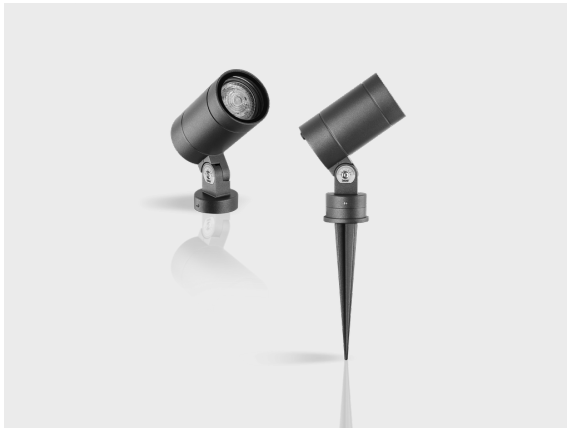

PINA F

Simple and Functional Floodlight Family

Small form factor and flexible optics make PINA F stand out for lighting applications in landscaped areas.

- Equipped with GU10 LED light source
- Offering up to 4 different beam angles from very narrow to medium
- +45°/-45° vertically adjustable with aim locking set screw allowing fine-tuning
- Easy installation and maintenance
- Surface mountable via a stationary base or spike (optional)

Product code	Product name	Light distribution	Delivered lumens flux	Rated input power	Color temperature	Control	Weight
LF8033.003-US	PINA Flood	[VN] 10°, [N] 25°, [MN] 36°, [M] 60°	368 - 410 lm	7.5 W	2700 K CRI 90, 3000 K CRI 90, 4000 K CRI 90	On/Off, Phase dimming	0.9 lbs

[VN] Very narrow - NEMA Type 1
[N] Narrow - NEMA Type 2
[MN] Medium narrow - NEMA Type 3
[M] Medium - NEMA Type 4

Accessories (To be ordered separately)

Mounting accessories

Spike
160405040

[HM1] Black
[HM2] Dark gray
[HM3] Anthracite gray
[HM4] Light gray
[HM5] White
[HM6] Bronze
[CC] Custom color (Please specify RAL code)