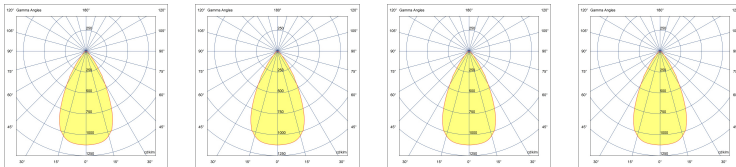

PINA F

Simple and Functional Floodlight Family

Small form factor and flexible optics make PINA F stand out for lighting applications in landscaped areas.

- Equipped with GU10 LED light source
- Offering up to 4 different beam angles from very narrow to medium
- +45°/-45° vertically adjustable with aim locking set screw allowing fine-tuning
- Easy installation and maintenance
- Surface mountable via a stationary base or spike (optional)

Product code	Product name	Light distribution	Delivered lumens flux	Rated input power	Color temperature	Control	Weight
LF8033.003-US	PINA Flood	[VN] 10°, [N] 25°, [MN] 36°, [M] 60°	368 - 410 lm	7.5 W	2700 K CRI 90, 3000 K CRI 90, 4000 K CRI 90	On/Off, Phase dimming	0.9 lbs