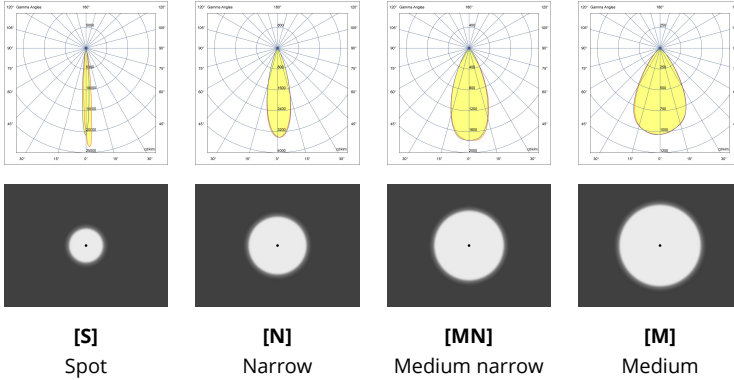

- Equipped with HEPER's Hybrid (HYB) module [S] [N]
- Perfect beam control through multifaceted reflectors (HYB)
- 4 different light distribution options from very narrow to wide
- Easy installation and maintenance

Product code	Product name	Light distribution	Delivered lumens flux	Rated input power	Colour temperature	Control	Weight
LD8017.693-EN	PUNTO S C	[S] 7°, [N] 26°, [MN] 42°, [M] 60°	606 - 1019 lm	10 W	2700 K CRI 80, 3000 K CRI 80, 4000 K CRI 70, 4000 K CRI 80	On/Off	1.16 kg