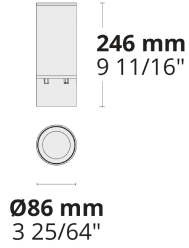

Product code	Product name	Light distribution	Delivered lumens flux	Rated input power	Colour temperature	Control	Weight
LD8017.693-EN	PUNTO S C	[S] 7°, [N] 26°, [MN] 42°, [M] 60°	606 - 1019 lm	10 W	2700 K CRI 80, 3000 K CRI 80, 4000 K CRI 70, 4000 K CRI 80	On/Off	1.16 kg